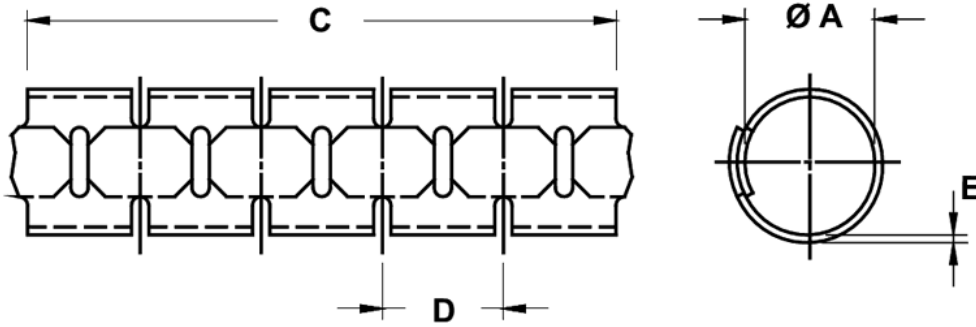

FP-6707 - Wrapping bands

Details:

- **Material: Polyethylene PE**
- **Color: natural**, black available on special order
- Standard pack: 5 meters

Symbol	Int. diameter ØA	Length C	D	Wall thickness E	Material	Color	Notes
	[mm]	[m]	[mm]	[mm]			
6708EA00	15	5	14	0.8	PE	natural	mounting tool: 6712HA01PS