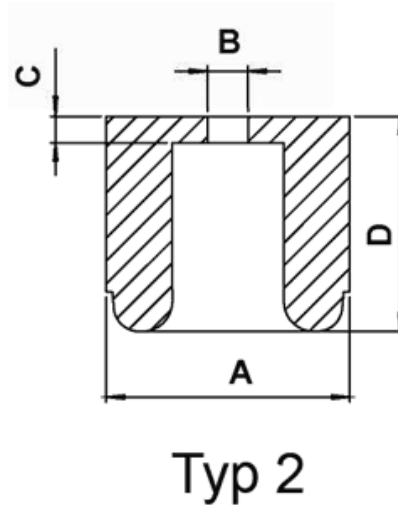

FP-319 - LDPE / Soft PVC Feet

Details:

- **Material: Soft PVC or LDPE**
- **Color: black**

Symbol	Type	Ext. diameter A	B	C	Height D	Material	Color	Standard pack
		[mm]	[mm]	[mm]	[mm]			[szt./pcs]
4708EA01	2	24	7	6	21	LDPE	black	1000