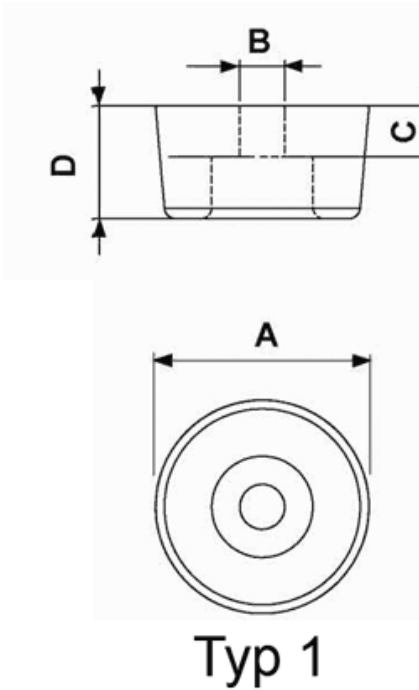

FP-319 - LDPE / Soft PVC Feet

Details:

- **Material: Soft PVC or LDPE**
- **Color: black**

Symbol	Type	Ext. diameter A	B	C	Height D	Material	Color	Standard pack
		[mm]	[mm]	[mm]	[mm]			[szt./pcs]
4708EA01	2	24	7	6	21	LDPE	black	1000