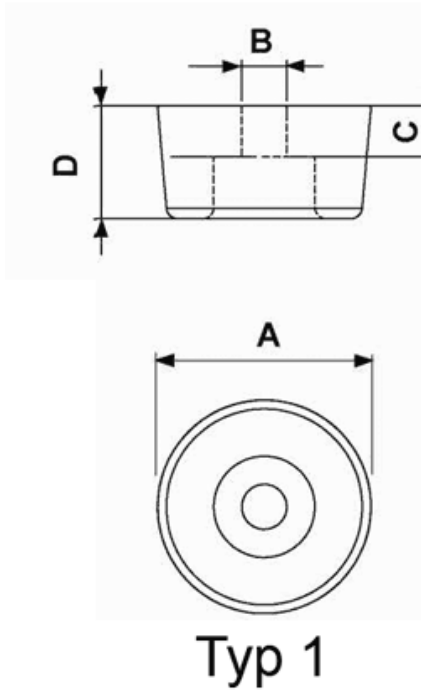

FP-319 - LDPE / Soft PVC Feet

Details:

- **Material: Soft PVC or LDPE**
- **Color: black**

Symbol	Type	Ext. diameter A	B	C	Height D	Material	Color	Standard pack
		[mm]	[mm]	[mm]	[mm]			[szt./pcs]
4707EA01	2	24	6	6	21	LDPE	black	1000