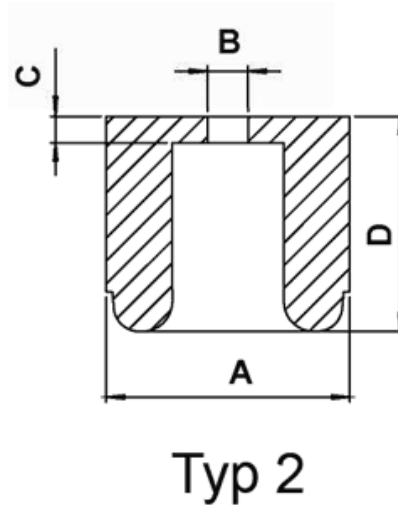

FP-319 - LDPE / Soft PVC Feet

Details:

- **Material: Soft PVC or LDPE**
- **Color: black**

Symbol	Type	Ext. diameter A	B	C	Height D	Material	Color	Standard pack
		[mm]	[mm]	[mm]	[mm]			[szt./pcs]
4707EA01	2	24	6	6	21	LDPE	black	1000