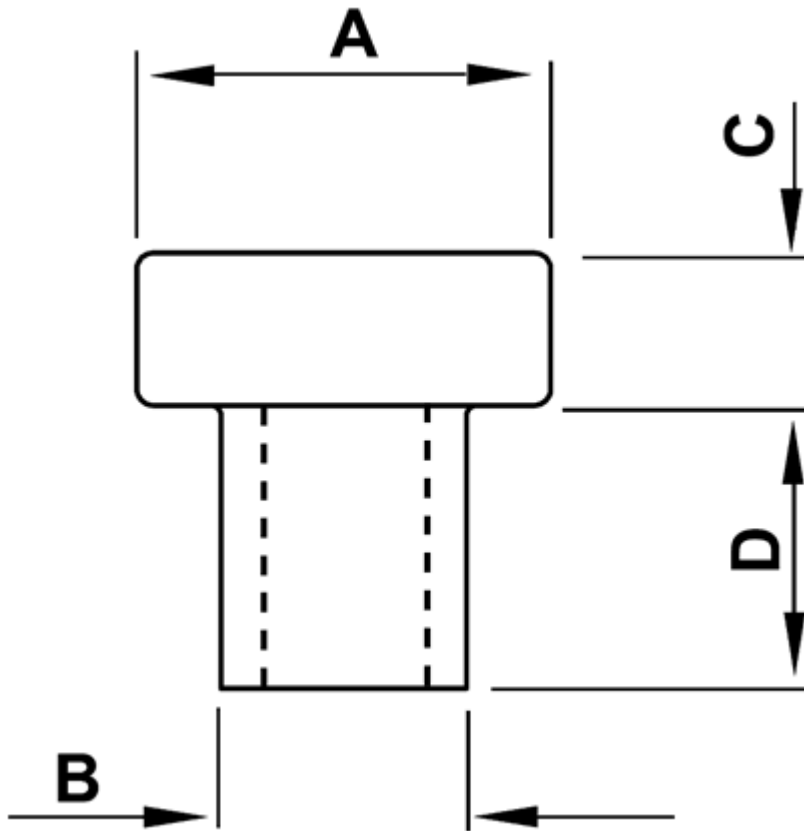

FP-0953 - Push-in feet

Details:

- **Material: Soft PVC**
- **Color: black**
- Working temperature: -25°C to +60°C
- Standard pack: 1000 pcs

Symbol	Ext. diameter ØA	ØB	C	D	Material	Color
	[mm]	[mm]	[mm]	[mm]		
3658CA01	10	8	3	9.5	Soft PVC	black