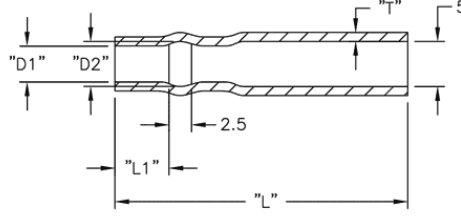

2XXXXX - Quick Fit Insulator

Rys. 1

Rys. 2

Rys. 3

Rys. 4

Details:

- **Material: Soft PVC, RMS-55**
- **Color: Transparent Blue**
- **Standard Pack: 1000 pcs**

Symbol	Wire outer diameter	AWG	D1	D2	L1	L2	L	T	Fig.	Material	Flammability	Color
	[mm]		[mm]	[mm]	[mm]	[mm]	[mm]	[mm]				
238048	2.9 - 4.8	14 - 12	4.8	6.3	5.1	2.5	24.9	1	4	PVC	UL94 V-0	transparent blue