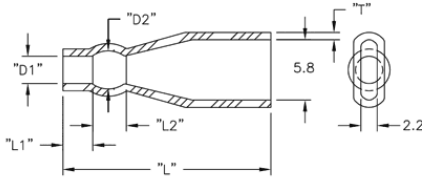

2XXXXX - Quick Fit Insulator

Rys. 1

Rys. 2

Rys. 3

Rys. 4

Details:

- **Material: Soft PVC, RMS-55**
- **Color: Transparent Blue**
- **Standard Pack: 1000 pcs**

Symbol	Wire outer diameter	AWG	D1	D2	L1	L2	L	T	Fig.	Material	Flammability	Color
	[mm]		[mm]	[mm]	[mm]	[mm]	[mm]	[mm]				
238048	2.9 - 4.8	14 - 12	4.8	6.3	5.1	2.5	24.9	1	4	PVC	UL94 V-0	transparent blue