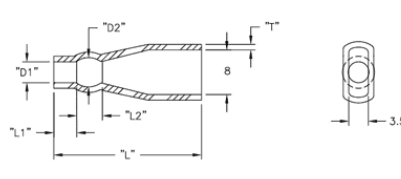

2XXXXX - Quick Fit Insulator

Rys. 1

Rys. 2

Rys. 3

Rys. 4

Details:

- **Material: Soft PVC, RMS-55**
- **Color: Transparent Blue**
- **Standard Pack: 1000 pcs**

Symbol	Wire outer diameter	AWG	D1	D2	L1	L2	L	T	Fig.	Material	Flammability	Color
	[mm]		[mm]	[mm]	[mm]	[mm]	[mm]	[mm]				
238048	2.9 - 4.8	14 - 12	4.8	6.3	5.1	2.5	24.9	1	4	PVC	UL94 V-0	transparent blue