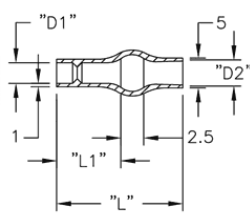

2XXXXX - Quick Fit Insulator

Rys. 1

Rys. 2

Rys. 3

Rys. 4

Details:

- **Material: Soft PVC, RMS-55**
- **Color: Transparent Blue**
- **Standard Pack: 1000 pcs**

Symbol	Wire outer diameter	AWG	D1	D2	L1	L2	L	T	Fig.	Material	Flammability	Color
	[mm]		[mm]	[mm]	[mm]	[mm]	[mm]	[mm]				
238048	2.9 - 4.8	14 - 12	4.8	6.3	5.1	2.5	24.9	1	4	PVC	UL94 V-0	transparent blue