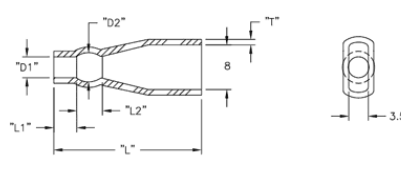

2XXXXX - Quick Fit Insulator

Rys. 1

Rys. 2

Rys. 3

Rys. 4

Details:

- **Material: Soft PVC, RMS-55**
- **Color: Transparent Blue**
- **Standard Pack: 1000 pcs**

Symbol	Wire outer diameter	AWG	D1	D2	L1	L2	L	T	Fig.	Material	Flammability	Color
	[mm]		[mm]	[mm]	[mm]	[mm]	[mm]	[mm]				
238040	2.3 - 3.6	16 - 14	4.1	5.1	5.1	3	24.6	1	4	PVC	UL94 V-0	transparent blue