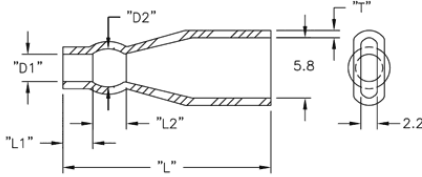

2XXXXX - Quick Fit Insulator

Rys. 1

Rys. 2

Rys. 3

Rys. 4

Details:

- **Material: Soft PVC, RMS-55**
- **Color: Transparent Blue**
- **Standard Pack: 1000 pcs**

Symbol	Wire outer diameter	AWG	D1	D2	L1	L2	L	T	Fig.	Material	Flammability	Color
	[mm]		[mm]	[mm]	[mm]	[mm]	[mm]	[mm]				
238040	2.3 - 3.6	16 - 14	4.1	5.1	5.1	3	24.6	1	4	PVC	UL94 V-0	transparent blue