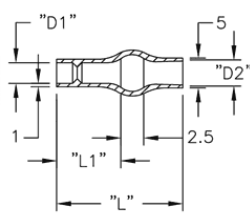

2XXXXX - Quick Fit Insulator

Rys. 1

Rys. 2

Rys. 3

Rys. 4

Details:

- **Material: Soft PVC, RMS-55**
- **Color: Transparent Blue**
- **Standard Pack: 1000 pcs**

Symbol	Wire outer diameter	AWG	D1	D2	L1	L2	L	T	Fig.	Material	Flammability	Color
	[mm]		[mm]	[mm]	[mm]	[mm]	[mm]	[mm]				
238040	2.3 - 3.6	16 - 14	4.1	5.1	5.1	3	24.6	1	4	PVC	UL94 V-0	transparent blue