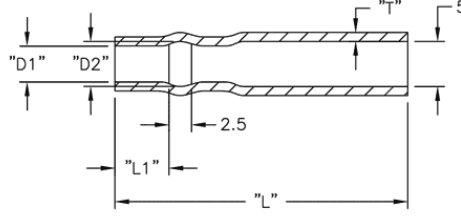

2XXXXX - Quick Fit Insulator

Rys. 1

Rys. 2

Rys. 3

Rys. 4

Details:

- **Material: Soft PVC, RMS-55**
- **Color: Transparent Blue**
- **Standard Pack: 1000 pcs**

Symbol	Wire outer diameter	AWG	D1	D2	L1	L2	L	T	Fig.	Material	Flammability	Color
	[mm]		[mm]	[mm]	[mm]	[mm]	[mm]	[mm]				
238040	2.3 - 3.6	16 - 14	4.1	5.1	5.1	3	24.6	1	4	PVC	UL94 V-0	transparent blue