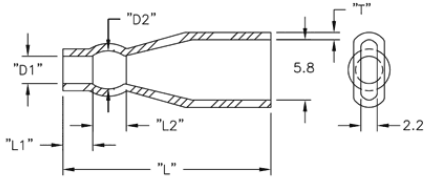

2XXXXX - Quick Fit Insulator

Rys. 1

Rys. 2

Rys. 3

Rys. 4

Details:

- **Material: Soft PVC, RMS-55**
- **Color: Transparent Blue**
- **Standard Pack: 1000 pcs**

Symbol	Wire outer diameter	AWG	D1	D2	L1	L2	L	T	Fig.	Material	Flammability	Color
	[mm]		[mm]	[mm]	[mm]	[mm]	[mm]	[mm]				
238035	1.8 - 3.6	18 - 14	3.6	4.6	5.1	3	24.1	1	4	PVC	UL94 V-0	transparent blue