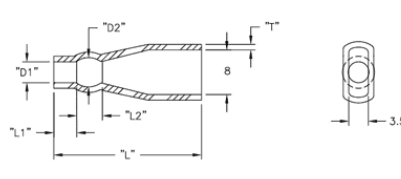

2XXXXX - Quick Fit Insulator

Rys. 1

Rys. 2

Rys. 3

Rys. 4

Details:

- **Material: Soft PVC, RMS-55**
- **Color: Transparent Blue**
- **Standard Pack: 1000 pcs**

Symbol	Wire outer diameter	AWG	D1	D2	L1	L2	L	T	Fig.	Material	Flammability	Color
	[mm]		[mm]	[mm]	[mm]	[mm]	[mm]	[mm]				
238035	1.8 - 3.6	18 - 14	3.6	4.6	5.1	3	24.1	1	4	PVC	UL94 V-0	transparent blue