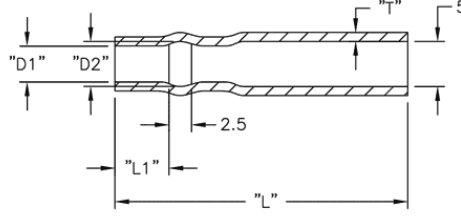

2XXXXX - Quick Fit Insulator

Rys. 1

Rys. 2

Rys. 3

Rys. 4

Details:

- **Material: Soft PVC, RMS-55**
- **Color: Transparent Blue**
- **Standard Pack: 1000 pcs**

Symbol	Wire outer diameter	AWG	D1	D2	L1	L2	L	T	Fig.	Material	Flammability	Color
	[mm]		[mm]	[mm]	[mm]	[mm]	[mm]	[mm]				
238035	1.8 - 3.6	18 - 14	3.6	4.6	5.1	3	24.1	1	4	PVC	UL94 V-0	transparent blue