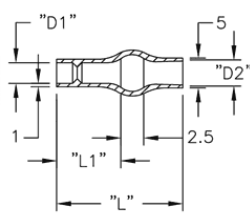

2XXXXX - Quick Fit Insulator

Rys. 1

Rys. 2

Rys. 3

Rys. 4

Details:

- **Material: Soft PVC, RMS-55**
- **Color: Transparent Blue**
- **Standard Pack: 1000 pcs**

Symbol	Wire outer diameter	AWG	D1	D2	L1	L2	L	T	Fig.	Material	Flammability	Color
	[mm]		[mm]	[mm]	[mm]	[mm]	[mm]	[mm]				
238035	1.8 - 3.6	18 - 14	3.6	4.6	5.1	3	24.1	1	4	PVC	UL94 V-0	transparent blue