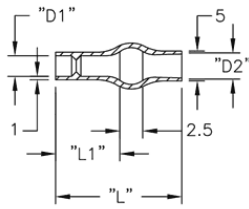

2XXXXX - Quick Fit Insulator

Rys. 1

Rys. 2

Rys. 3

Rys. 4

Details:

- **Material: Soft PVC, RMS-55**
- **Color: Transparent Blue**
- **Standard Pack: 1000 pcs**

Symbol	Wire outer diameter	AWG	D1	D2	L1	L2	L	T	Fig.	Material	Flammability	Color
	[mm]		[mm]	[mm]	[mm]	[mm]	[mm]	[mm]				
238032	1.8 - 3.2	18 - 16	3.3	4.8	5	2.5	24.1	1	4	PVC	UL94 V-0	transparent blue