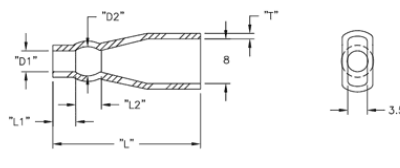

2XXXXX - Quick Fit Insulator

Rys. 1

Rys. 2

Rys. 3

Rys. 4

Details:

- **Material: Soft PVC, RMS-55**
- **Color: Transparent Blue**
- **Standard Pack: 1000 pcs**

Symbol	Wire outer diameter	AWG	D1	D2	L1	L2	L	T	Fig.	Material	Flammability	Color
	[mm]		[mm]	[mm]	[mm]	[mm]	[mm]	[mm]				
238032	1.8 - 3.2	18 - 16	3.3	4.8	5	2.5	24.1	1	4	PVC	UL94 V-0	transparent blue