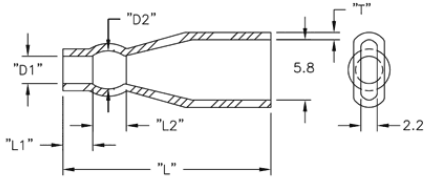

2XXXXX - Quick Fit Insulator

Rys. 1

Rys. 2

Rys. 3

Rys. 4

Details:

- **Material: Soft PVC, RMS-55**
- **Color: Transparent Blue**
- **Standard Pack: 1000 pcs**

Symbol	Wire outer diameter	AWG	D1	D2	L1	L2	L	T	Fig.	Material	Flammability	Color
	[mm]		[mm]	[mm]	[mm]	[mm]	[mm]	[mm]				
238032	1.8 - 3.2	18 - 16	3.3	4.8	5	2.5	24.1	1	4	PVC	UL94 V-0	transparent blue