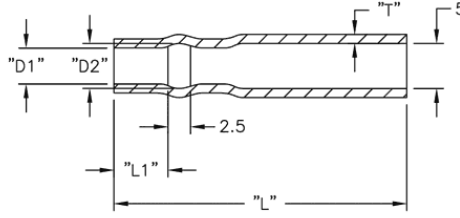

2XXXXX - Quick Fit Insulator

Rys. 1

Rys. 2

Rys. 3

Rys. 4

Details:

- **Material: Soft PVC, RMS-55**
- **Color: Transparent Blue**
- **Standard Pack: 1000 pcs**

Symbol	Wire outer diameter	AWG	D1	D2	L1	L2	L	T	Fig.	Material	Flammability	Color
	[mm]		[mm]	[mm]	[mm]	[mm]	[mm]	[mm]				
238032	1.8 - 3.2	18 - 16	3.3	4.8	5	2.5	24.1	1	4	PVC	UL94 V-0	transparent blue