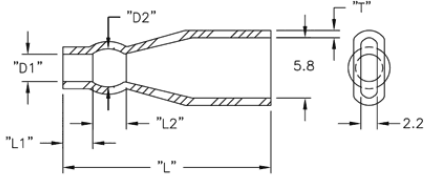

2XXXXX - Quick Fit Insulator

Rys. 1

Rys. 2

Rys. 3

Rys. 4

Details:

- **Material: Soft PVC, RMS-55**
- **Color: Transparent Blue**
- **Standard Pack: 1000 pcs**

Symbol	Wire outer diameter	AWG	D1	D2	L1	L2	L	T	Fig.	Material	Flammability	Color
	[mm]		[mm]	[mm]	[mm]	[mm]	[mm]	[mm]				
235835	1.8 - 3.6	18 - 14	3.5	4.5	5	3	23	0.8	3	PVC	UL94 V-0	transparent blue