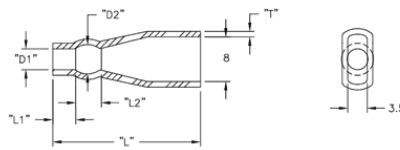

2XXXXX - Quick Fit Insulator

Rys. 1

Rys. 2

Rys. 3

Rys. 4

Details:

- **Material: Soft PVC, RMS-55**
- **Color: Transparent Blue**
- **Standard Pack: 1000 pcs**

Symbol	Wire outer diameter	AWG	D1	D2	L1	L2	L	T	Fig.	Material	Flammability	Color
	[mm]		[mm]	[mm]	[mm]	[mm]	[mm]	[mm]				
235835	1.8 - 3.6	18 - 14	3.5	4.5	5	3	23	0.8	3	PVC	UL94 V-0	transparent blue