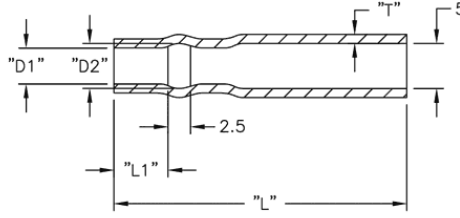

2XXXXX - Quick Fit Insulator

Rys. 1

Rys. 2

Rys. 3

Rys. 4

Details:

- **Material: Soft PVC, RMS-55**
- **Color: Transparent Blue**
- **Standard Pack: 1000 pcs**

Symbol	Wire outer diameter	AWG	D1	D2	L1	L2	L	T	Fig.	Material	Flammability	Color
	[mm]		[mm]	[mm]	[mm]	[mm]	[mm]	[mm]				
235835	1.8 - 3.6	18 - 14	3.5	4.5	5	3	23	0.8	3	PVC	UL94 V-0	transparent blue