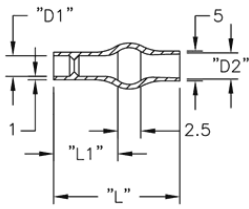

2XXXXX - Quick Fit Insulator

Rys. 1

Rys. 2

Rys. 3

Rys. 4

Details:

- **Material: Soft PVC, RMS-55**
- **Color: Transparent Blue**
- **Standard Pack: 1000 pcs**

Symbol	Wire outer diameter	AWG	D1	D2	L1	L2	L	T	Fig.	Material	Flammability	Color
	[mm]		[mm]	[mm]	[mm]	[mm]	[mm]	[mm]				
235835	1.8 - 3.6	18 - 14	3.5	4.5	5	3	23	0.8	3	PVC	UL94 V-0	transparent blue