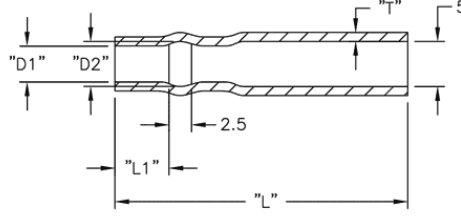

## 2XXXXX - Quick Fit Insulator

Rys. 1

Rys. 2

Rys. 3

Rys. 4

**Details:**

- **Material: Soft PVC, RMS-55**
- **Color: Transparent Blue**
- **Standard Pack: 1000 pcs**

Symbol	Wire outer diameter	AWG	D1	D2	L1	L2	L	T	Fig.	Material	Flammability	Color
	[mm]		[mm]	[mm]	[mm]	[mm]	[mm]	[mm]				
235830	1.5 - 2.3	20 - 18	3	4	5	2.5	23	0.8	3	PVC	UL94 V-0	transparent blue