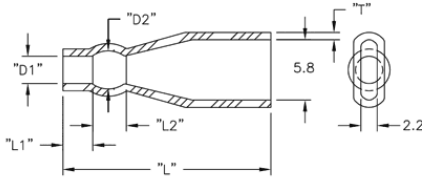

## 2XXXXX - Quick Fit Insulator

Rys. 1

Rys. 2

Rys. 3

Rys. 4

**Details:**

- **Material: Soft PVC, RMS-55**
- **Color: Transparent Blue**
- **Standard Pack: 1000 pcs**

Symbol	Wire outer diameter	AWG	D1	D2	L1	L2	L	T	Fig.	Material	Flammability	Color
	[mm]		[mm]	[mm]	[mm]	[mm]	[mm]	[mm]				
235830	1.5 - 2.3	20 - 18	3	4	5	2.5	23	0.8	3	PVC	UL94 V-0	transparent blue