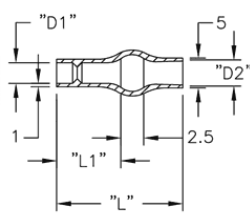

## 2XXXXX - Quick Fit Insulator

Rys. 1

Rys. 2

Rys. 3

Rys. 4

**Details:**

- **Material: Soft PVC, RMS-55**
- **Color: Transparent Blue**
- **Standard Pack: 1000 pcs**

Symbol	Wire outer diameter	AWG	D1	D2	L1	L2	L	T	Fig.	Material	Flammability	Color
	[mm]		[mm]	[mm]	[mm]	[mm]	[mm]	[mm]				
235830	1.5 - 2.3	20 - 18	3	4	5	2.5	23	0.8	3	PVC	UL94 V-0	transparent blue