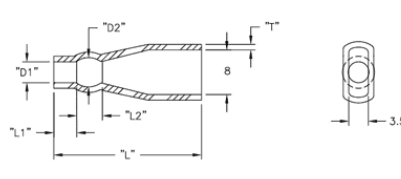

## 2XXXXX - Quick Fit Insulator

Rys. 1

Rys. 2

Rys. 3

Rys. 4

**Details:**

- **Material: Soft PVC, RMS-55**
- **Color: Transparent Blue**
- **Standard Pack: 1000 pcs**

Symbol	Wire outer diameter	AWG	D1	D2	L1	L2	L	T	Fig.	Material	Flammability	Color
	[mm]		[mm]	[mm]	[mm]	[mm]	[mm]	[mm]				
235830	1.5 - 2.3	20 - 18	3	4	5	2.5	23	0.8	3	PVC	UL94 V-0	transparent blue