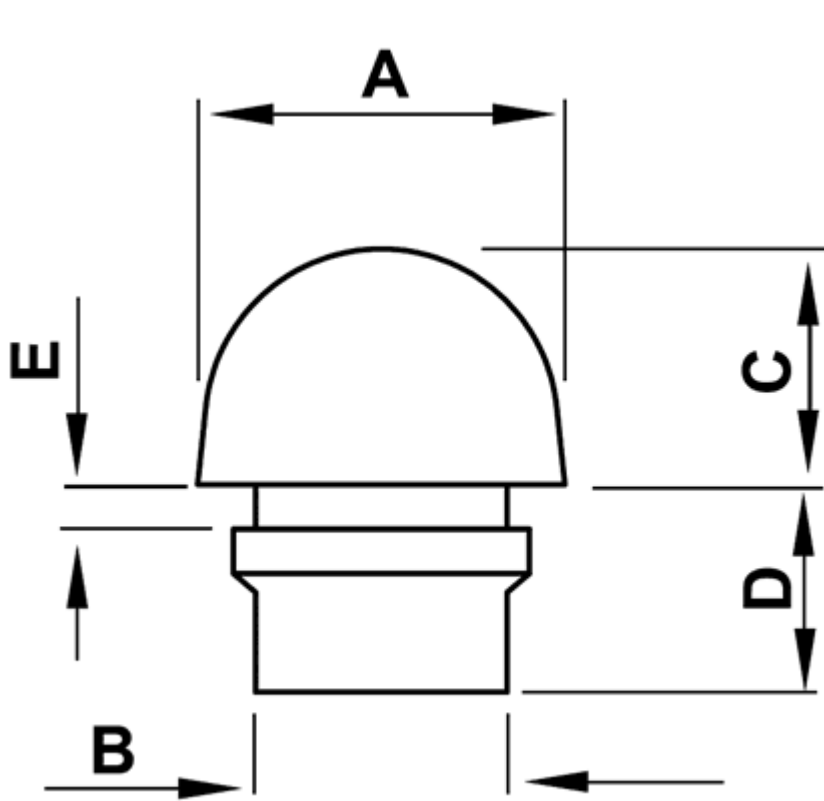

FP-0958 - Push-in feet

Details:

- **Material: Soft PVC**
- **Color: black**
- Working temperature: -25°C to +60°C

Symbol	Ext. diameter ØA	ØB	C	D	E	Material	Color	Standard pack
	[mm]	[mm]	[mm]	[mm]	[mm]			[szt./pcs]
2348CA01	12	9	9	7	1	Soft PVC	black	1000