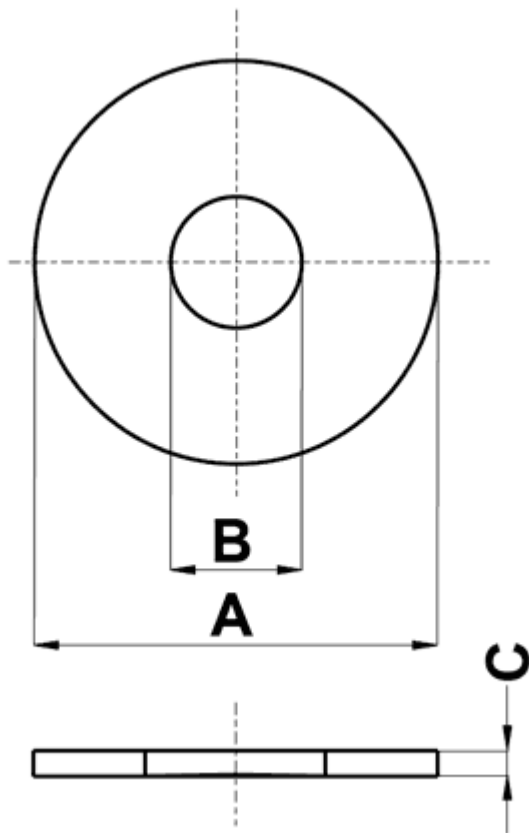

FP-2238 - PVC Washers

Details:

- **Material: PVC**
- **Color: black**
- Working temperature: -25°C to +60°C
- Standard pack: 1000 pcs

Symbol	Ext. diameter A	Int. diameter B	Height C	Material	Color
	[mm]	[mm]	[mm]		
2283CA01	12	3	2	PVC	black