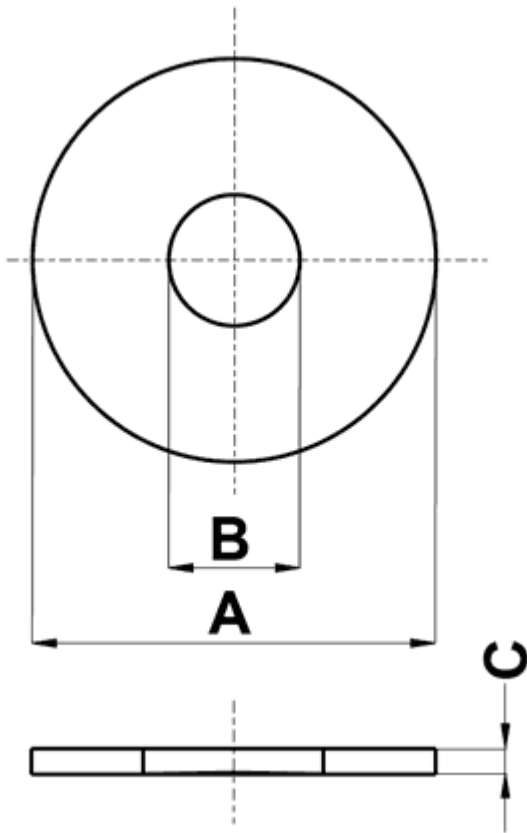

FP-2238 - PVC Washers

Details:

- **Material: PVC**
- **Color: black**
- Working temperature: -25°C to +60°C
- Standard pack: 1000 pcs

Symbol	Ext. diameter A	Int. diameter B	Height C	Material	Color
	[mm]	[mm]	[mm]		
2272CA01	24	14	2	PVC	black