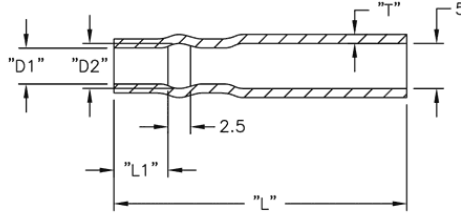

2XXXXX - Quick Fit Insulator

Rys. 1

Rys. 2

Rys. 3

Rys. 4

Details:

- **Material: Soft PVC, RMS-55**
- **Color: Transparent Blue**
- **Standard Pack: 1000 pcs**

Symbol	Wire outer diameter	AWG	D1	D2	L1	L2	L	T	Fig.	Material	Flammability	Color
	[mm]		[mm]	[mm]	[mm]	[mm]	[mm]	[mm]				
224230	1.73 - 2.87	20 - 18	3	4.1	6.1	-	13	-	1	PVC	UL94 V-0	transparent blue