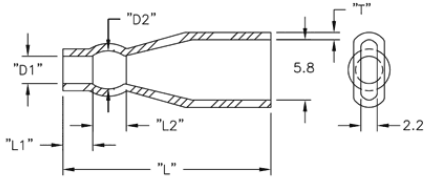

2XXXXX - Quick Fit Insulator

Rys. 1

Rys. 2

Rys. 3

Rys. 4

Details:

- **Material: Soft PVC, RMS-55**
- **Color: Transparent Blue**
- **Standard Pack: 1000 pcs**

Symbol	Wire outer diameter	AWG	D1	D2	L1	L2	L	T	Fig.	Material	Flammability	Color
	[mm]		[mm]	[mm]	[mm]	[mm]	[mm]	[mm]				
224230	1.73 - 2.87	20 - 18	3	4.1	6.1	-	13	-	1	PVC	UL94 V-0	transparent blue