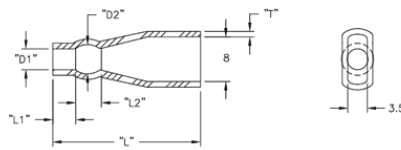

2XXXXX - Quick Fit Insulator

Rys. 1

Rys. 2

Rys. 3

Rys. 4

Details:

- **Material: Soft PVC, RMS-55**
- **Color: Transparent Blue**
- **Standard Pack: 1000 pcs**

Symbol	Wire outer diameter	AWG	D1	D2	L1	L2	L	T	Fig.	Material	Flammability	Color
	[mm]		[mm]	[mm]	[mm]	[mm]	[mm]	[mm]				
224230	1.73 - 2.87	20 - 18	3	4.1	6.1	-	13	-	1	PVC	UL94 V-0	transparent blue