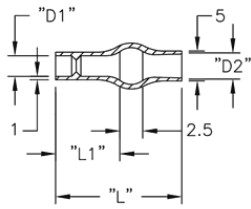

2XXXXX - Quick Fit Insulator

Rys. 1

Rys. 2

Rys. 3

Rys. 4

Details:

- **Material: Soft PVC, RMS-55**
- **Color: Transparent Blue**
- **Standard Pack: 1000 pcs**

Symbol	Wire outer diameter	AWG	D1	D2	L1	L2	L	T	Fig.	Material	Flammability	Color
	[mm]		[mm]	[mm]	[mm]	[mm]	[mm]	[mm]				
224230	1.73 - 2.87	20 - 18	3	4.1	6.1	-	13	-	1	PVC	UL94 V-0	transparent blue