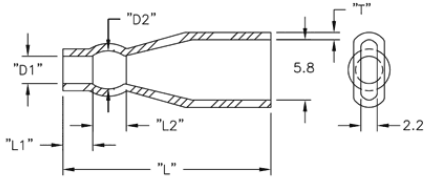

## 2XXXXX - Quick Fit Insulator

Rys. 1

Rys. 2

Rys. 3

Rys. 4

**Details:**

- **Material: Soft PVC, RMS-55**
- **Color: Transparent Blue**
- **Standard Pack: 1000 pcs**

Symbol	Wire outer diameter	AWG	D1	D2	L1	L2	L	T	Fig.	Material	Flammability	Color
	[mm]		[mm]	[mm]	[mm]	[mm]	[mm]	[mm]				
224225	1.47 - 2.31	22 - 18	2.5	4.1	6.1	-	13	-	1	PVC	UL94 V-0	transparent blue