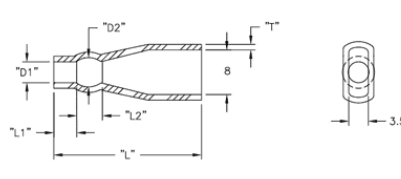

## 2XXXXX - Quick Fit Insulator

Rys. 1

Rys. 2

Rys. 3

Rys. 4

**Details:**

- **Material: Soft PVC, RMS-55**
- **Color: Transparent Blue**
- **Standard Pack: 1000 pcs**

Symbol	Wire outer diameter	AWG	D1	D2	L1	L2	L	T	Fig.	Material	Flammability	Color
	[mm]		[mm]	[mm]	[mm]	[mm]	[mm]	[mm]				
224225	1.47 - 2.31	22 - 18	2.5	4.1	6.1	-	13	-	1	PVC	UL94 V-0	transparent blue