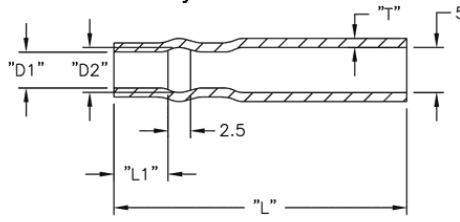

## 2XXXXX - Quick Fit Insulator

Rys. 1

Rys. 2

Rys. 3

Rys. 4

**Details:**

- **Material: Soft PVC, RMS-55**
- **Color: Transparent Blue**
- **Standard Pack: 1000 pcs**

Symbol	Wire outer diameter	AWG	D1	D2	L1	L2	L	T	Fig.	Material	Flammability	Color
	[mm]		[mm]	[mm]	[mm]	[mm]	[mm]	[mm]				
224225	1.47 - 2.31	22 - 18	2.5	4.1	6.1	-	13	-	1	PVC	UL94 V-0	transparent blue