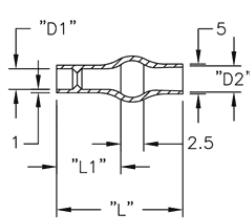

## 2XXXXX - Quick Fit Insulator

Rys. 1

Rys. 2

Rys. 3

Rys. 4

**Details:**

- **Material: Soft PVC, RMS-55**
- **Color: Transparent Blue**
- **Standard Pack: 1000 pcs**

Symbol	Wire outer diameter	AWG	D1	D2	L1	L2	L	T	Fig.	Material	Flammability	Color
	[mm]		[mm]	[mm]	[mm]	[mm]	[mm]	[mm]				
224225	1.47 - 2.31	22 - 18	2.5	4.1	6.1	-	13	-	1	PVC	UL94 V-0	transparent blue