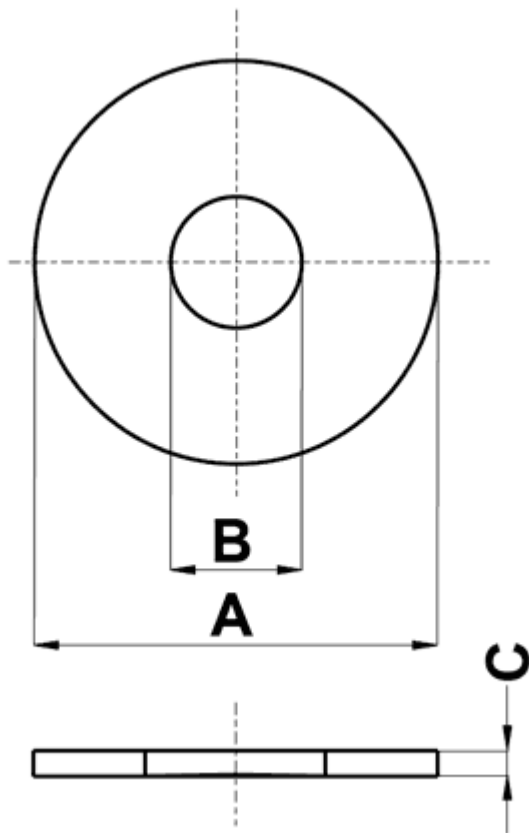

**FP-2238 - PVC Washers**

Details:

- **Material: PVC**
- **Color: black**
- Working temperature: -25°C to +60°C
- Standard pack: 1000 pcs

Symbol	Ext. diameter A	Int. diameter B	Height C	Material	Color
	[mm]	[mm]	[mm]		
2236CA01	15.5	7	4	PVC	black