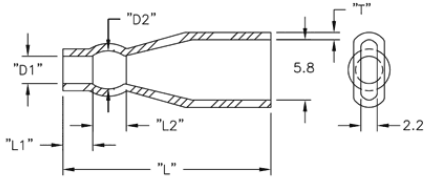

## 2XXXXX - Quick Fit Insulator

Rys. 1

Rys. 2

Rys. 3

Rys. 4

**Details:**

- **Material: Soft PVC, RMS-55**
- **Color: Transparent Blue**
- **Standard Pack: 1000 pcs**

Symbol	Wire outer diameter	AWG	D1	D2	L1	L2	L	T	Fig.	Material	Flammability	Color
	[mm]		[mm]	[mm]	[mm]	[mm]	[mm]	[mm]				
215032	1.8 - 3.2	18 - 16	3.3	4.6	7.1	-	34	1	2	PVC	UL94 V-0	transparent blue