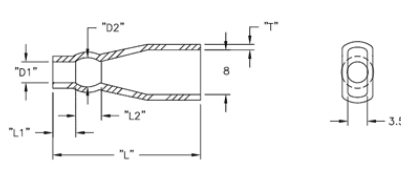

## 2XXXXX - Quick Fit Insulator

Rys. 1

Rys. 2

Rys. 3

Rys. 4

**Details:**

- **Material: Soft PVC, RMS-55**
- **Color: Transparent Blue**
- **Standard Pack: 1000 pcs**

Symbol	Wire outer diameter	AWG	D1	D2	L1	L2	L	T	Fig.	Material	Flammability	Color
	[mm]		[mm]	[mm]	[mm]	[mm]	[mm]	[mm]				
215032	1.8 - 3.2	18 - 16	3.3	4.6	7.1	-	34	1	2	PVC	UL94 V-0	transparent blue