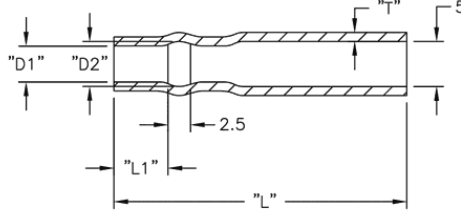

## 2XXXXX - Quick Fit Insulator

Rys. 1

Rys. 2

Rys. 3

Rys. 4

**Details:**

- **Material: Soft PVC, RMS-55**
- **Color: Transparent Blue**
- **Standard Pack: 1000 pcs**

Symbol	Wire outer diameter	AWG	D1	D2	L1	L2	L	T	Fig.	Material	Flammability	Color
	[mm]		[mm]	[mm]	[mm]	[mm]	[mm]	[mm]				
215032	1.8 - 3.2	18 - 16	3.3	4.6	7.1	-	34	1	2	PVC	UL94 V-0	transparent blue