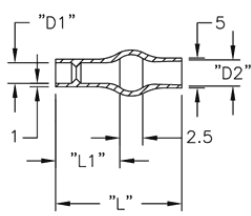

## 2XXXXX - Quick Fit Insulator

Rys. 1

Rys. 2

Rys. 3

Rys. 4

**Details:**

- **Material: Soft PVC, RMS-55**
- **Color: Transparent Blue**
- **Standard Pack: 1000 pcs**

Symbol	Wire outer diameter	AWG	D1	D2	L1	L2	L	T	Fig.	Material	Flammability	Color
	[mm]		[mm]	[mm]	[mm]	[mm]	[mm]	[mm]				
215032	1.8 - 3.2	18 - 16	3.3	4.6	7.1	-	34	1	2	PVC	UL94 V-0	transparent blue