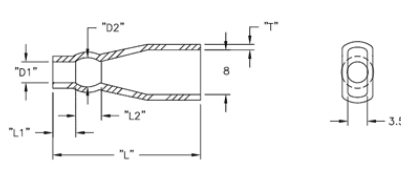

## 2XXXXX - Quick Fit Insulator

Rys. 1

Rys. 2

Rys. 3

Rys. 4

**Details:**

- **Material: Soft PVC, RMS-55**
- **Color: Transparent Blue**
- **Standard Pack: 1000 pcs**

Symbol	Wire outer diameter	AWG	D1	D2	L1	L2	L	T	Fig.	Material	Flammability	Color
	[mm]		[mm]	[mm]	[mm]	[mm]	[mm]	[mm]				
215025	1.47 - 2.31	22 - 18	2.5	4.1	6.1	-	33	1	2	PVC	UL94 V-0	transparent blue