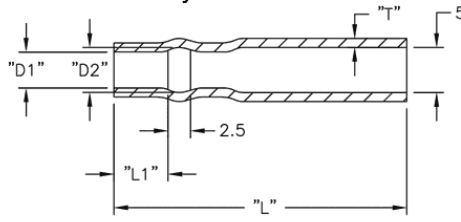

## 2XXXXX - Quick Fit Insulator

Rys. 1

Rys. 2

Rys. 3

Rys. 4

**Details:**

- **Material: Soft PVC, RMS-55**
- **Color: Transparent Blue**
- **Standard Pack: 1000 pcs**

Symbol	Wire outer diameter	AWG	D1	D2	L1	L2	L	T	Fig.	Material	Flammability	Color
	[mm]		[mm]	[mm]	[mm]	[mm]	[mm]	[mm]				
215025	1.47 - 2.31	22 - 18	2.5	4.1	6.1	-	33	1	2	PVC	UL94 V-0	transparent blue