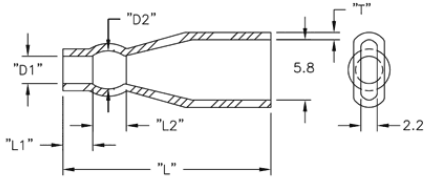

## 2XXXXX - Quick Fit Insulator

Rys. 1

Rys. 2

Rys. 3

Rys. 4

**Details:**

- **Material: Soft PVC, RMS-55**
- **Color: Transparent Blue**
- **Standard Pack: 1000 pcs**

Symbol	Wire outer diameter	AWG	D1	D2	L1	L2	L	T	Fig.	Material	Flammability	Color
	[mm]		[mm]	[mm]	[mm]	[mm]	[mm]	[mm]				
215025	1.47 - 2.31	22 - 18	2.5	4.1	6.1	-	33	1	2	PVC	UL94 V-0	transparent blue