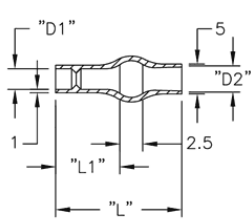

## 2XXXXX - Quick Fit Insulator

Rys. 1

Rys. 2

Rys. 3

Rys. 4

**Details:**

- **Material: Soft PVC, RMS-55**
- **Color: Transparent Blue**
- **Standard Pack: 1000 pcs**

Symbol	Wire outer diameter	AWG	D1	D2	L1	L2	L	T	Fig.	Material	Flammability	Color
	[mm]		[mm]	[mm]	[mm]	[mm]	[mm]	[mm]				
215025	1.47 - 2.31	22 - 18	2.5	4.1	6.1	-	33	1	2	PVC	UL94 V-0	transparent blue