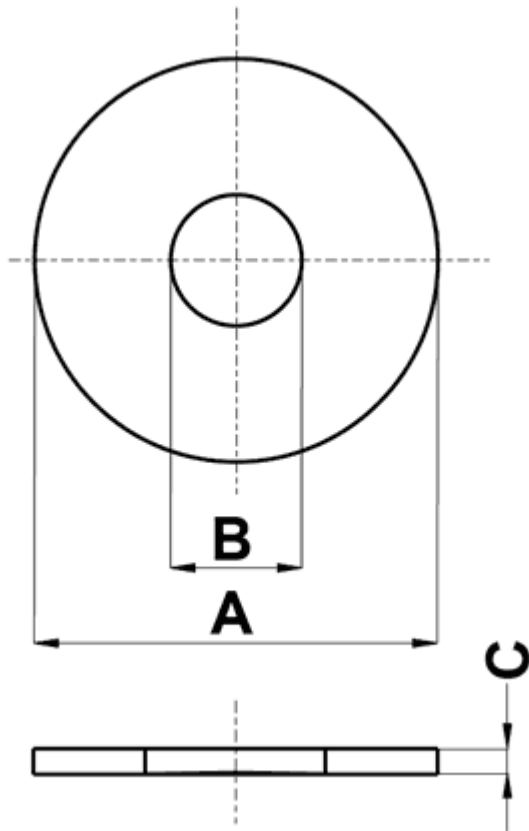

FP-10468 - Plastic washers

Details:

- **Material: PA 6**
- **Color: natural**
- **Analogiczne z DIN 34815**
- Working temperature: -30°C to +100°C
- Standard pack: 1000 pcs

Symbol	For thread	Ext. diameter A	Ext. diameter B	Height C	Material	Color
		[mm]	[mm]	[mm]		
10479AA00	M18	56	20	4	PA 6	natural