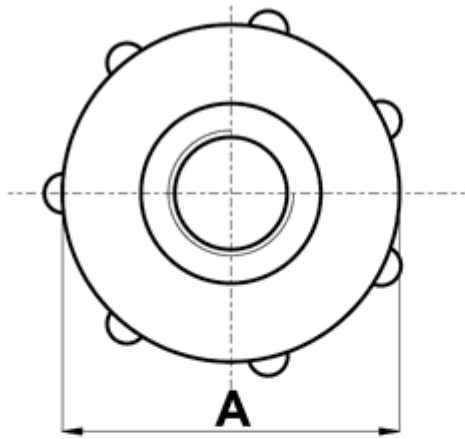

FP-10403 - Knurled nuts

Details:

- **Material: PA 6**
- **Color: natural**
- Working temperature: -30°C to +100°C
- Standard pack: 1000 pcs

Symbol	A	B	Thread C	Height D	E	Material	Color	Notes
	[mm]	[mm]		[mm]	[mm]			
10410AA00	24	10	M6	7.5	5.7	PA 6	natural	DIN 467