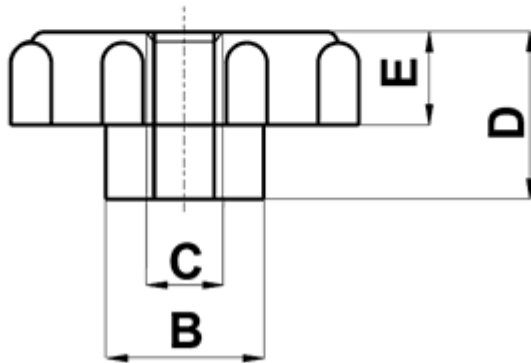

FP-10403 - Knurled nuts

Details:

- **Material: PA 6**
- **Color: natural**
- Working temperature: -30°C to +100°C
- Standard pack: 1000 pcs

Symbol	A	B	Thread C	Height D	E	Material	Color	Notes
	[mm]	[mm]		[mm]	[mm]			
10410AA00	24	10	M6	7.5	5.7	PA 6	natural	DIN 467