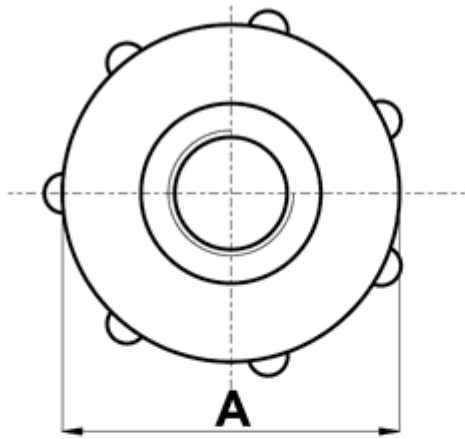

FP-10403 - Knurled nuts

Details:

- **Material: PA 6**
- **Color: natural**
- Working temperature: -30°C to +100°C
- Standard pack: 1000 pcs

Symbol	A	B	Thread C	Height D	E	Material	Color	Notes
	[mm]	[mm]		[mm]	[mm]			
10409AA00	24	10	M5	7.5	5.7	PA 6	natural	DIN 467