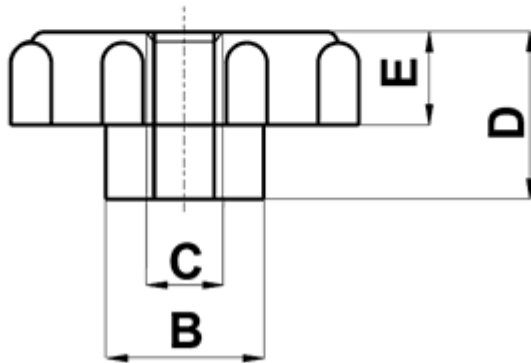

FP-10403 - Knurled nuts

Details:

- **Material: PA 6**
- **Color: natural**
- Working temperature: -30°C to +100°C
- Standard pack: 1000 pcs

Symbol	A	B	Thread C	Height D	E	Material	Color	Notes
	[mm]	[mm]		[mm]	[mm]			
10409AA00	24	10	M5	7.5	5.7	PA 6	natural	DIN 467