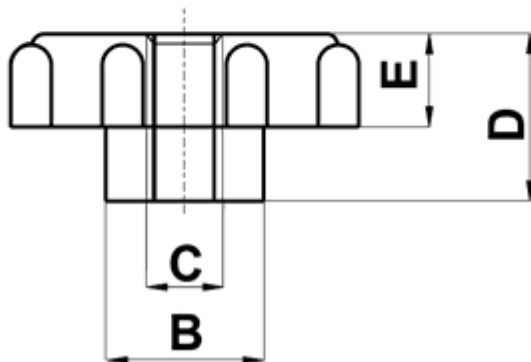

FP-10403 - Knurled nuts

Details:

- **Material: PA 6**
- **Color: natural**
- Working temperature: -30°C to +100°C
- Standard pack: 1000 pcs

Symbol	A	B	Thread C	Height D	E	Material	Color	Notes
	[mm]	[mm]		[mm]	[mm]			
10408AA00	20	10	M6	6.5	5	PA 6	natural	DIN 467