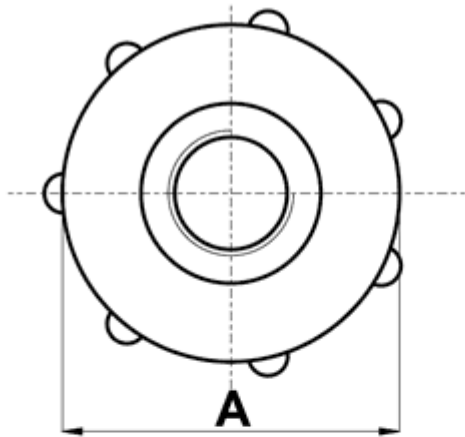

FP-10403 - Knurled nuts

Details:

- **Material: PA 6**
- **Color: natural**
- Working temperature: -30°C to +100°C
- Standard pack: 1000 pcs

Symbol	A	B	Thread C	Height D	E	Material	Color	Notes
	[mm]	[mm]		[mm]	[mm]			
10408AA00	20	10	M6	6.5	5	PA 6	natural	DIN 467