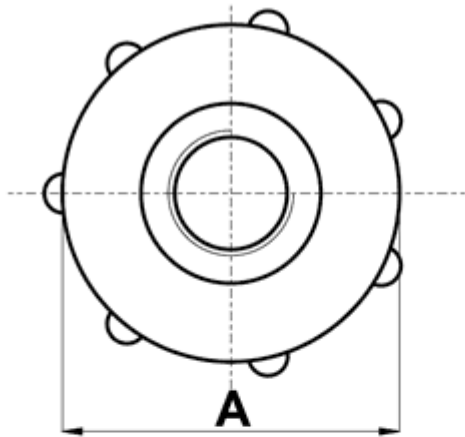

FP-10403 - Knurled nuts

Details:

- **Material: PA 6**
- **Color: natural**
- Working temperature: -30°C to +100°C
- Standard pack: 1000 pcs

Symbol	A	B	Thread C	Height D	E	Material	Color	Notes
	[mm]	[mm]		[mm]	[mm]			
10407AA00	20	10	M5	6.5	5	PA 6	natural	DIN 467