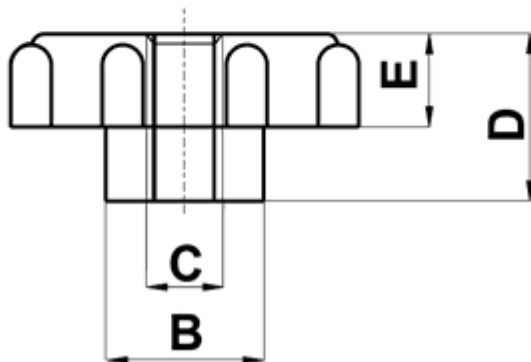

FP-10403 - Knurled nuts

Details:

- **Material: PA 6**
- **Color: natural**
- Working temperature: -30°C to +100°C
- Standard pack: 1000 pcs

Symbol	A	B	Thread C	Height D	E	Material	Color	Notes
	[mm]	[mm]		[mm]	[mm]			
10407AA00	20	10	M5	6.5	5	PA 6	natural	DIN 467