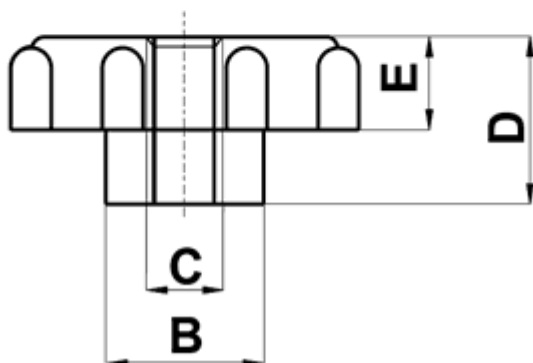

FP-10403 - Knurled nuts

Details:

- **Material: PA 6**
- **Color: natural**
- Working temperature: -30°C to +100°C
- Standard pack: 1000 pcs

Symbol	A	B	Thread C	Height D	E	Material	Color	Notes
	[mm]	[mm]		[mm]	[mm]			
10406AA00	20	10	M4	6.5	5	PA 6	natural	DIN 467