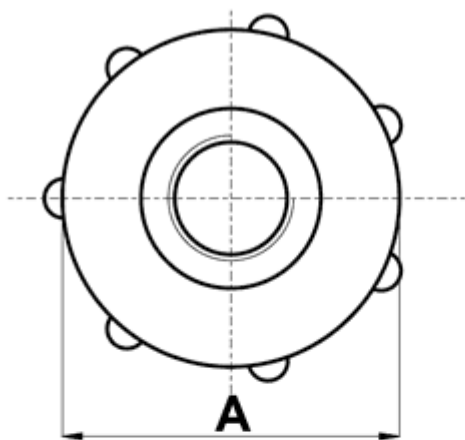

FP-10403 - Knurled nuts

Details:

- **Material: PA 6**
- **Color: natural**
- Working temperature: -30°C to +100°C
- Standard pack: 1000 pcs

Symbol	A	B	Thread C	Height D	E	Material	Color	Notes
	[mm]	[mm]		[mm]	[mm]			
10406AA00	20	10	M4	6.5	5	PA 6	natural	DIN 467