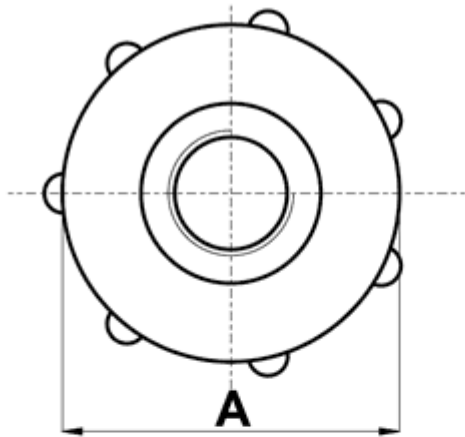

FP-10403 - Knurled nuts

Details:

- **Material: PA 6**
- **Color: natural**
- Working temperature: -30°C to +100°C
- Standard pack: 1000 pcs

Symbol	A	B	Thread C	Height D	E	Material	Color	Notes
	[mm]	[mm]		[mm]	[mm]			
10405AA00	16	10	M6	6	4.5	PA 6	natural	DIN 467