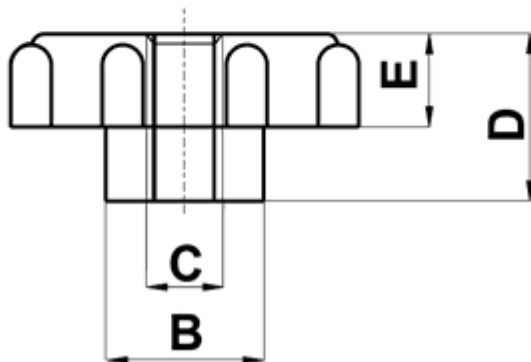

FP-10403 - Knurled nuts

Details:

- **Material: PA 6**
- **Color: natural**
- Working temperature: -30°C to +100°C
- Standard pack: 1000 pcs

Symbol	A	B	Thread C	Height D	E	Material	Color	Notes
	[mm]	[mm]		[mm]	[mm]			
10405AA00	16	10	M6	6	4.5	PA 6	natural	DIN 467