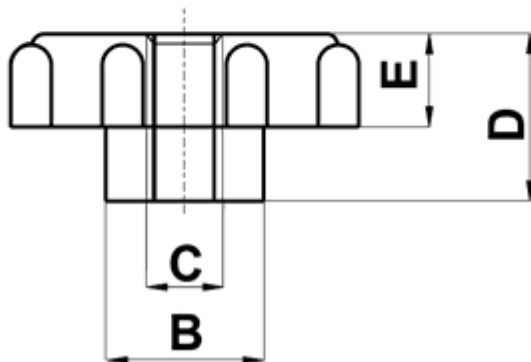

FP-10403 - Knurled nuts

Details:

- **Material: PA 6**
- **Color: natural**
- Working temperature: -30°C to +100°C
- Standard pack: 1000 pcs

Symbol	A	B	Thread C	Height D	E	Material	Color	Notes
	[mm]	[mm]		[mm]	[mm]			
10403AA00	16	10	M4	6	4.5	PA 6	natural	DIN 467