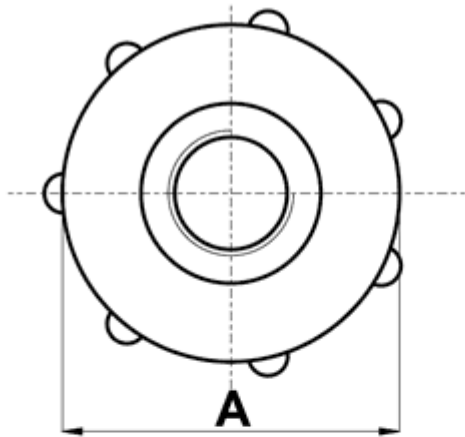

FP-10403 - Knurled nuts

Details:

- **Material: PA 6**
- **Color: natural**
- Working temperature: -30°C to +100°C
- Standard pack: 1000 pcs

Symbol	A	B	Thread C	Height D	E	Material	Color	Notes
	[mm]	[mm]		[mm]	[mm]			
10403AA00	16	10	M4	6	4.5	PA 6	natural	DIN 467