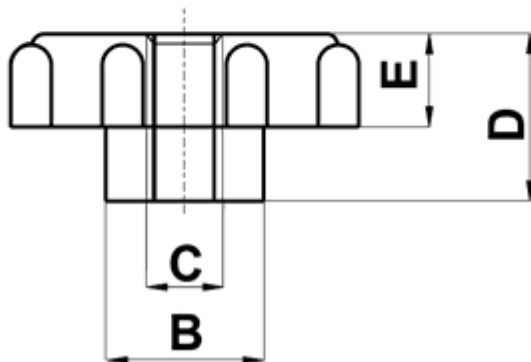

FP-10403 - Knurled nuts

Details:

- **Material: PA 6**
- **Color: natural**
- Working temperature: -30°C to +100°C
- Standard pack: 1000 pcs

Symbol	A	B	Thread C	Height D	E	Material	Color	Notes
	[mm]	[mm]		[mm]	[mm]			
10402AA00	24	13	M6	11	6	PA 6	natural	DIN 466