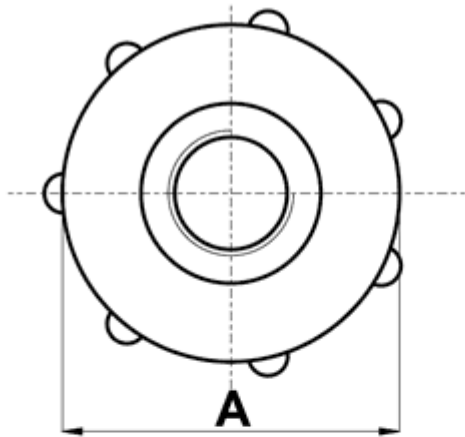

FP-10403 - Knurled nuts

Details:

- **Material: PA 6**
- **Color: natural**
- Working temperature: -30°C to +100°C
- Standard pack: 1000 pcs

Symbol	A	B	Thread C	Height D	E	Material	Color	Notes
	[mm]	[mm]		[mm]	[mm]			
10402AA00	24	13	M6	11	6	PA 6	natural	DIN 466