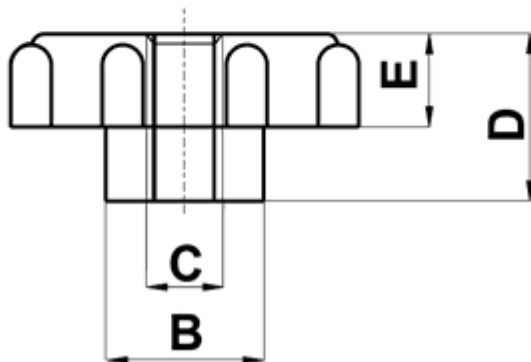

FP-10403 - Knurled nuts

Details:

- **Material: PA 6**
- **Color: natural**
- Working temperature: -30°C to +100°C
- Standard pack: 1000 pcs

Symbol	A	B	Thread C	Height D	E	Material	Color	Notes
	[mm]	[mm]		[mm]	[mm]			
10401AA00	16	9.5	M6	8	4.5	PA 6	natural	DIN 466