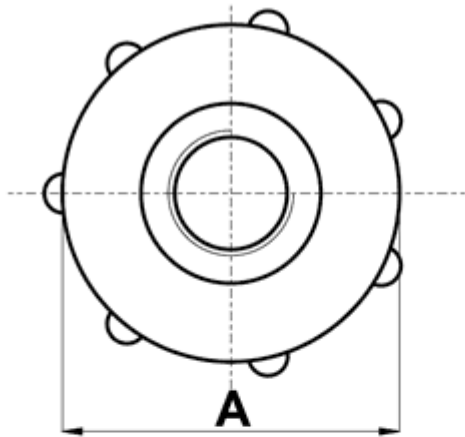

FP-10403 - Knurled nuts

Details:

- **Material: PA 6**
- **Color: natural**
- Working temperature: -30°C to +100°C
- Standard pack: 1000 pcs

Symbol	A	B	Thread C	Height D	E	Material	Color	Notes
	[mm]	[mm]		[mm]	[mm]			
10401AA00	16	9.5	M6	8	4.5	PA 6	natural	DIN 466