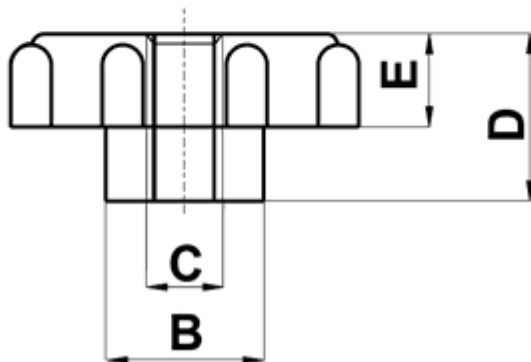

FP-10403 - Knurled nuts

Details:

- **Material: PA 6**
- **Color: natural**
- Working temperature: -30°C to +100°C
- Standard pack: 1000 pcs

Symbol	A	B	Thread C	Height D	E	Material	Color	Notes
	[mm]	[mm]		[mm]	[mm]			
10400AA00	16	9.5	M5	8	4.5	PA 6	natural	DIN 466