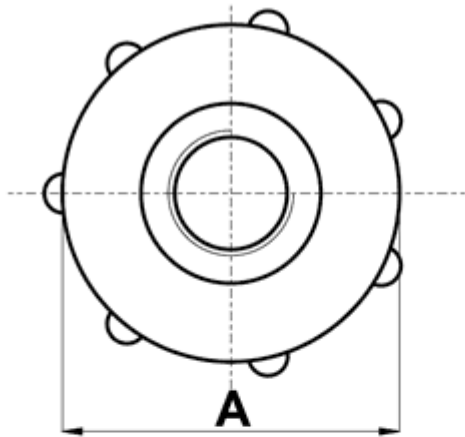

FP-10403 - Knurled nuts

Details:

- **Material: PA 6**
- **Color: natural**
- Working temperature: -30°C to +100°C
- Standard pack: 1000 pcs

Symbol	A	B	Thread C	Height D	E	Material	Color	Notes
	[mm]	[mm]		[mm]	[mm]			
10400AA00	16	9.5	M5	8	4.5	PA 6	natural	DIN 466