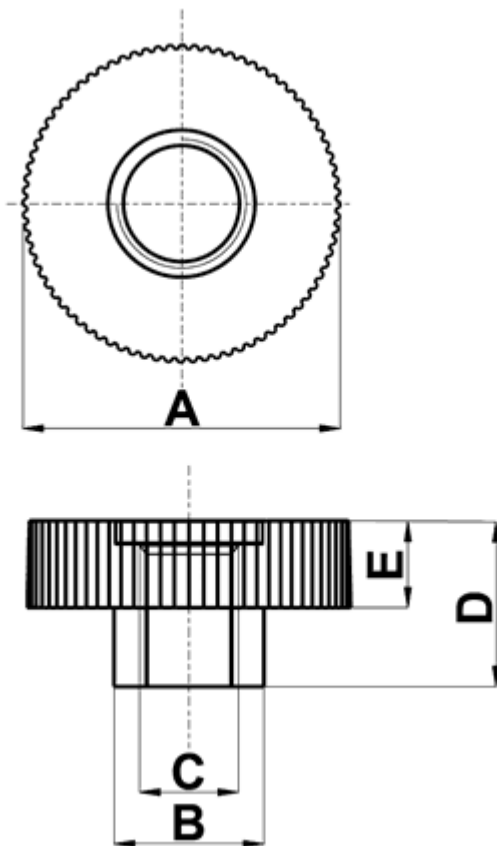

FP-10382 - Knurled nuts

Details:

- **Material: PA 6**
- **Color: natural**
- Working temperature: -30°C to +100°C
- Standard pack: 1000 pcs

Symbol	A	B	Thread C	Height D	E	Material	Color	Notes
	[mm]	[mm]		[mm]	[mm]			
10398AA00	24	13	M8	7.5	6	PA 6	natural	DIN 467