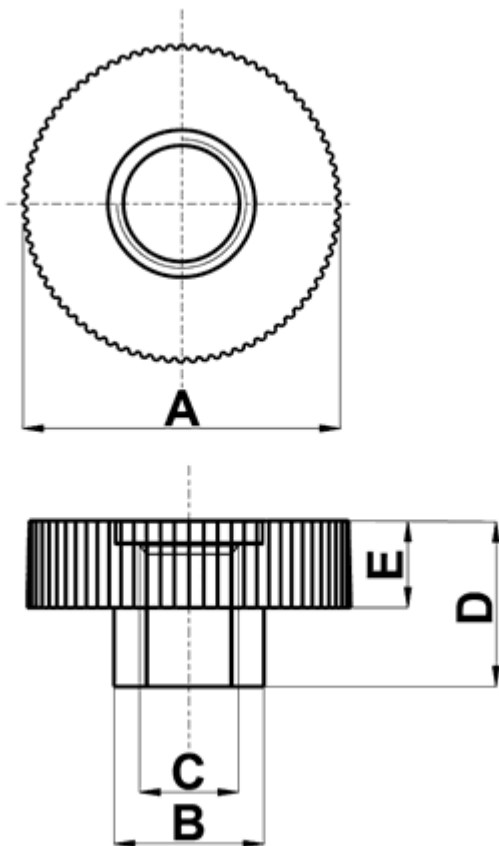

FP-10382 - Knurled nuts

Details:

- **Material: PA 6**
- **Color: natural**
- Working temperature: -30°C to +100°C
- Standard pack: 1000 pcs

Symbol	A	B	Thread C	Height D	E	Material	Color	Notes
	[mm]	[mm]		[mm]	[mm]			
10396AA00	19	10	M6	7.5	6	PA 6	natural	DIN 467