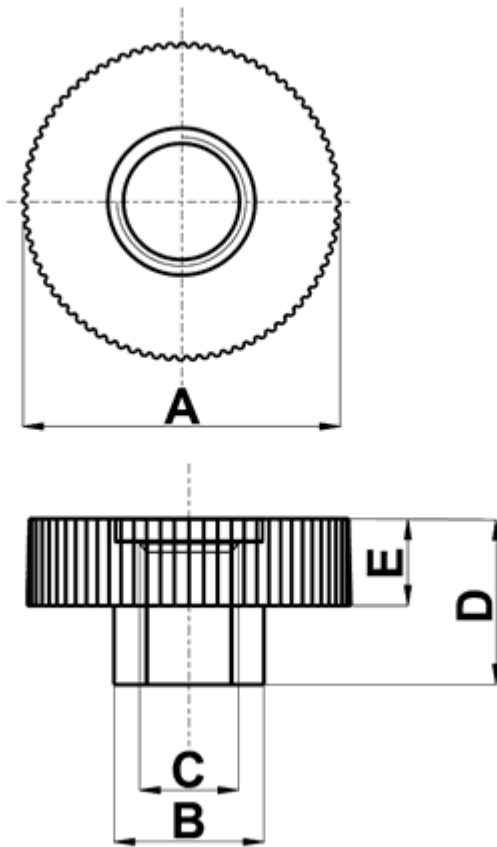

**FP-10382 - Knurled nuts**

Details:

- **Material: PA 6**
- **Color: natural**
- Working temperature: -30°C to +100°C
- Standard pack: 1000 pcs

Symbol	A	B	Thread C	Height D	E	Material	Color	Notes
	[mm]	[mm]		[mm]	[mm]			
10394AA00	16	10	M6	6	4.5	PA 6	natural	DIN 467