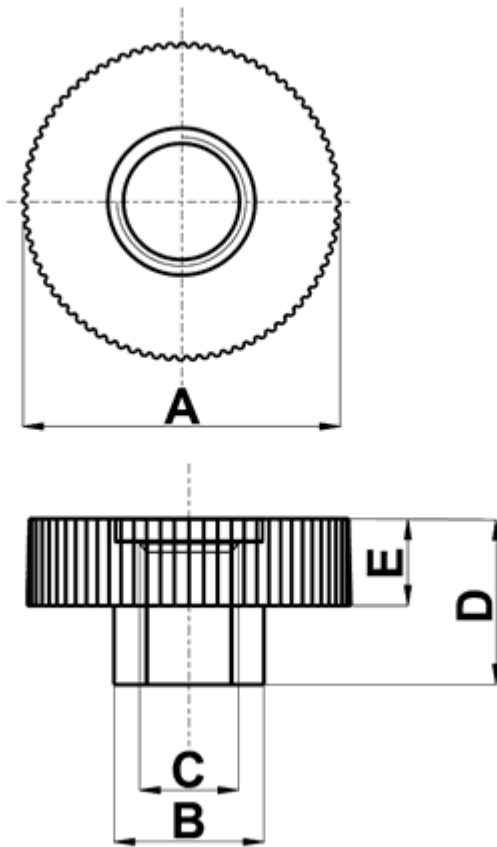

**FP-10382 - Knurled nuts**

Details:

- **Material: PA 6**
- **Color: natural**
- Working temperature: -30°C to +100°C
- Standard pack: 1000 pcs

Symbol	A	B	Thread C	Height D	E	Material	Color	Notes
	[mm]	[mm]		[mm]	[mm]			
10393AA00	16	10	M5	6	4.5	PA 6	natural	DIN 467