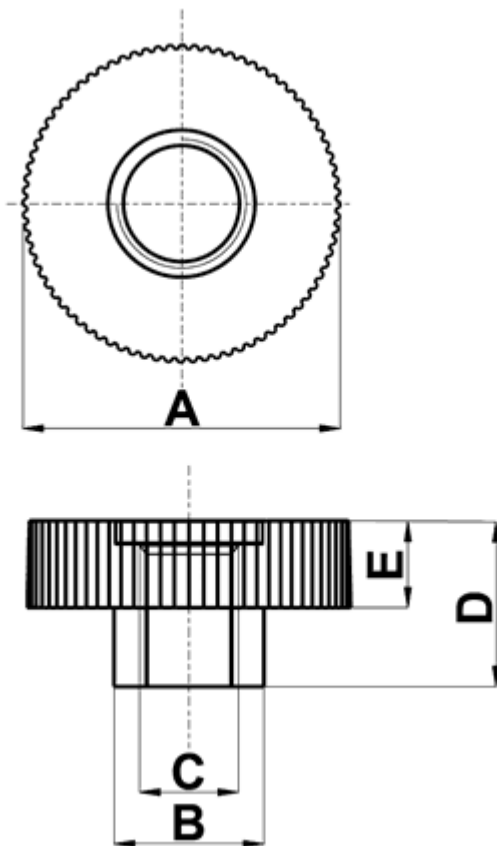

FP-10382 - Knurled nuts

Details:

- **Material: PA 6**
- **Color: natural**
- Working temperature: -30°C to +100°C
- Standard pack: 1000 pcs

Symbol	A	B	Thread C	Height D	E	Material	Color	Notes
	[mm]	[mm]		[mm]	[mm]			
10392AA00	16	10	M4	6	4.5	PA 6	natural	DIN 467