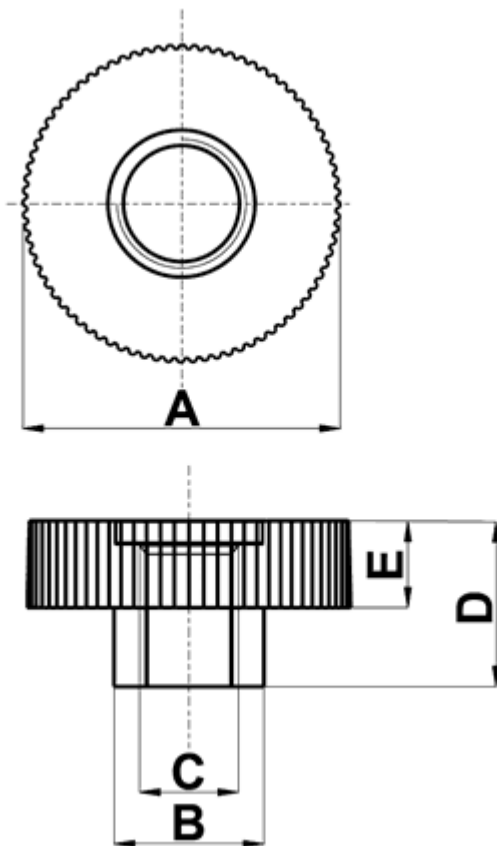

FP-10382 - Knurled nuts

Details:

- **Material: PA 6**
- **Color: natural**
- Working temperature: -30°C to +100°C
- Standard pack: 1000 pcs

Symbol	A	B	Thread C	Height D	E	Material	Color	Notes
	[mm]	[mm]		[mm]	[mm]			
10391AA00	14	8.5	M4	5	3.5	PA 6	natural	DIN 467