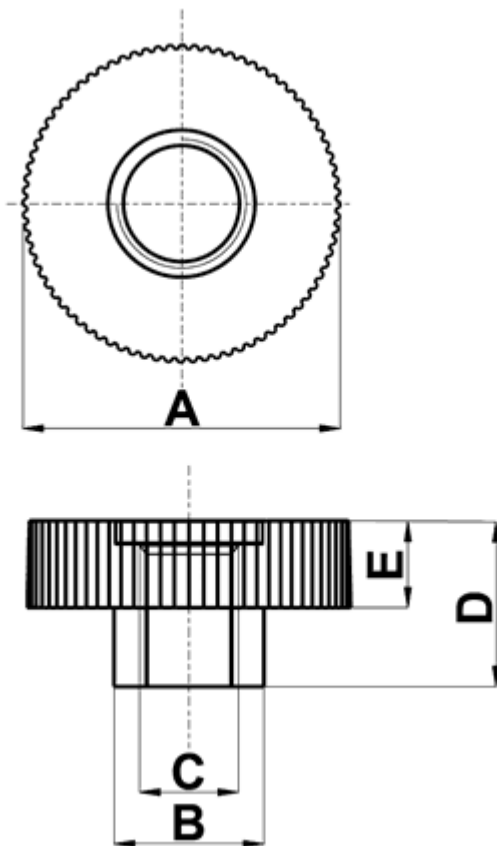

FP-10382 - Knurled nuts

Details:

- **Material: PA 6**
- **Color: natural**
- Working temperature: -30°C to +100°C
- Standard pack: 1000 pcs

Symbol	A	B	Thread C	Height D	E	Material	Color	Notes
	[mm]	[mm]		[mm]	[mm]			
10390AA00	12	8.5	M3	5	3.5	PA 6	natural	DIN 467