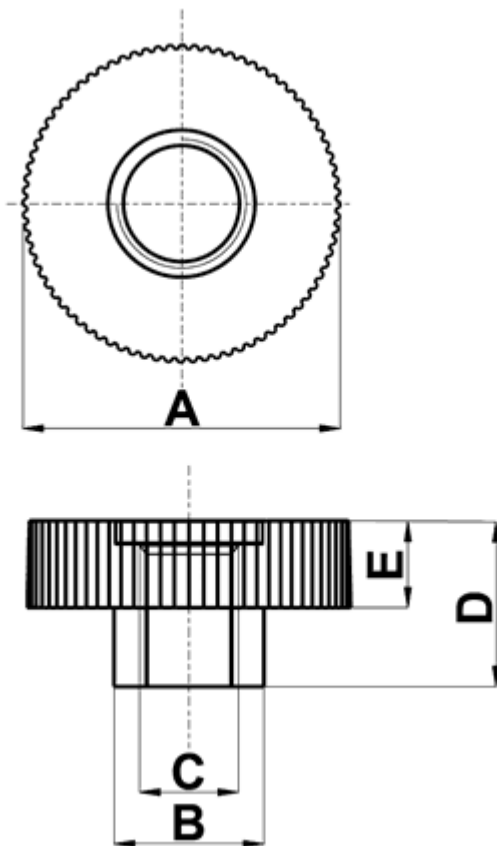

FP-10382 - Knurled nuts

Details:

- **Material: PA 6**
- **Color: natural**
- Working temperature: -30°C to +100°C
- Standard pack: 1000 pcs

Symbol	A	B	Thread C	Height D	E	Material	Color	Notes
	[mm]	[mm]		[mm]	[mm]			
10389AA00	20	13	M6	11	6	PA 6	natural	DIN 466