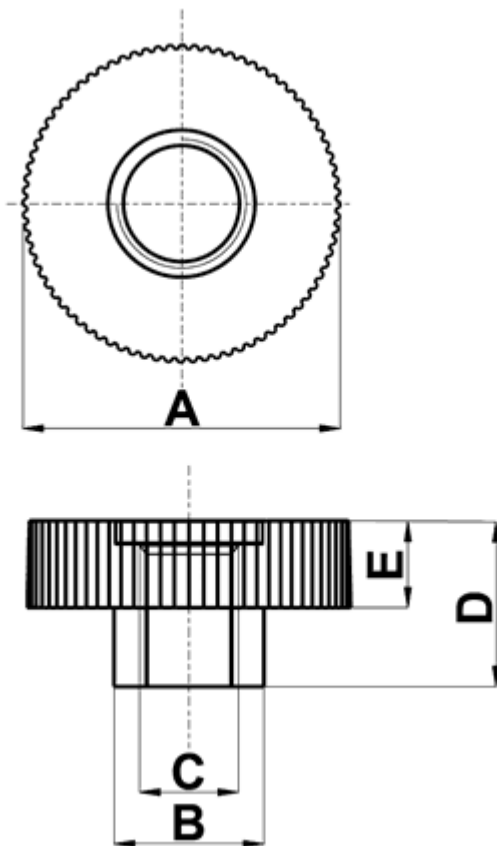

FP-10382 - Knurled nuts

Details:

- **Material: PA 6**
- **Color: natural**
- Working temperature: -30°C to +100°C
- Standard pack: 1000 pcs

Symbol	A	B	Thread C	Height D	E	Material	Color	Notes
	[mm]	[mm]		[mm]	[mm]			
10385AA00	16	9.5	M4	8	3.5	PA 6	natural	DIN 466