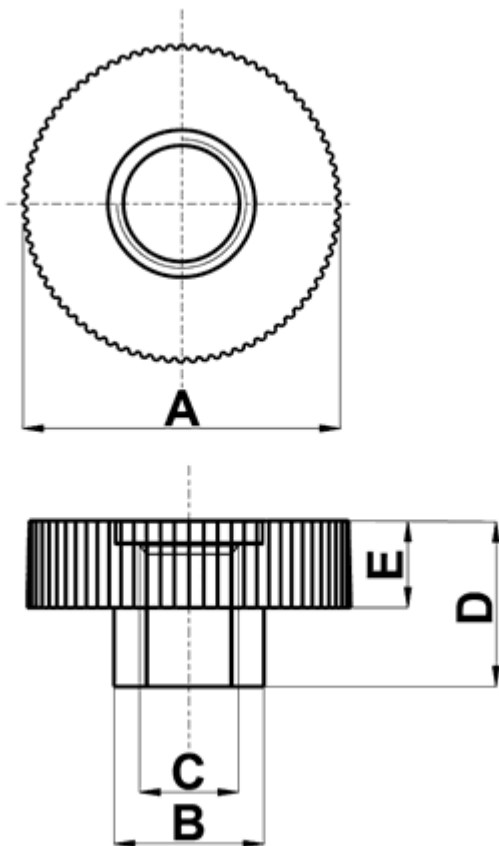

**FP-10382 - Knurled nuts**

**Details:**

- **Material: PA 6**
- **Color: natural**
- Working temperature: -30°C to +100°C
- Standard pack: 1000 pcs

Symbol	A	B	Thread C	Height D	E	Material	Color	Notes
	[mm]	[mm]		[mm]	[mm]			
10383AA00	12	7	M4	7	3.5	PA 6	natural	DIN 466