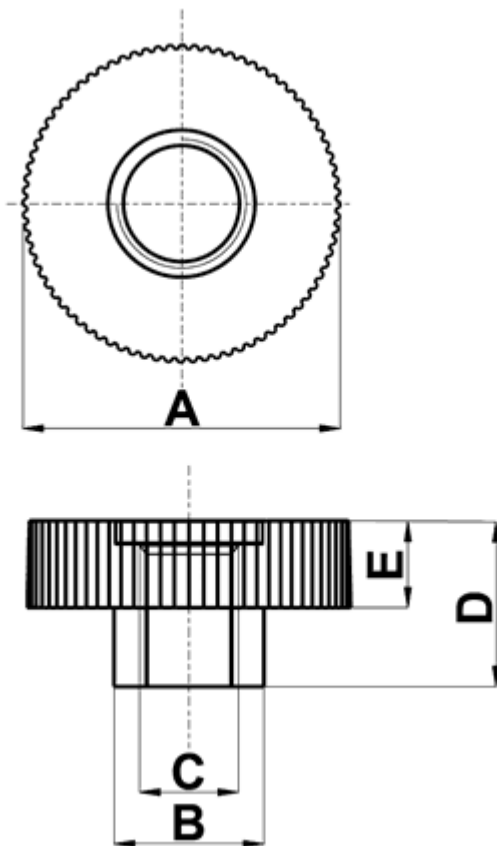

**FP-10382 - Knurled nuts**

Details:

- **Material: PA 6**
- **Color: natural**
- Working temperature: -30°C to +100°C
- Standard pack: 1000 pcs

Symbol	A	B	Thread C	Height D	E	Material	Color	Notes
	[mm]	[mm]		[mm]	[mm]			
10382AA00	12	7	M3	7	3.5	PA 6	natural	DIN 466