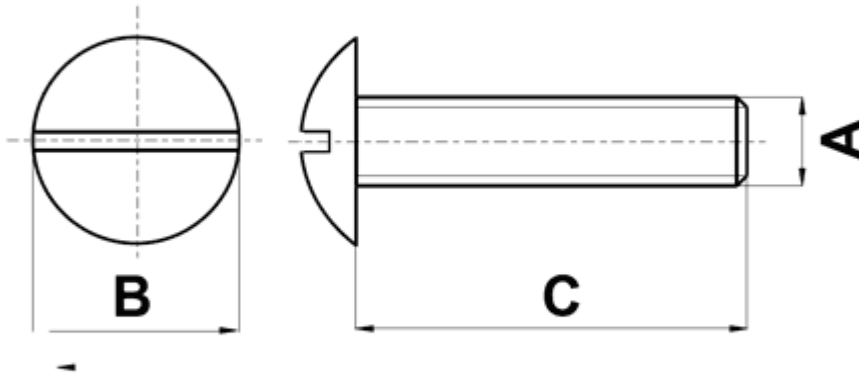

**FP-10327 - Plastic screws**

**Details:**

- **Material: PA 6**
- **Color: natural**
- Working temperature: -30°C to +100°C
- Standard pack: 1000 pcs

Symbol	Thread A	Head diameter B	Thread length C	Material	Color
		[mm]	[mm]		
10330AA0025.0	M6	14	25	PA 6	natural