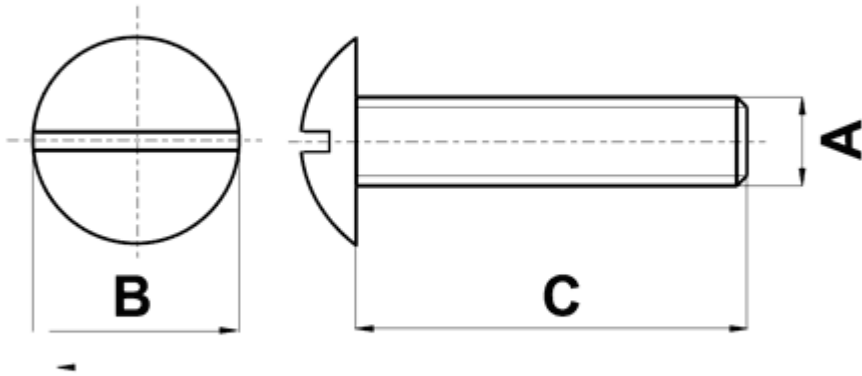

FP-10327 - Plastic screws

Details:

- **Material: PA 6**
- **Color: natural**
- Working temperature: -30°C to +100°C
- Standard pack: 1000 pcs

Symbol	Thread A	Head diameter B	Thread length C	Material	Color
		[mm]	[mm]		
10330AA0010.0	M6	14	10	PA 6	natural