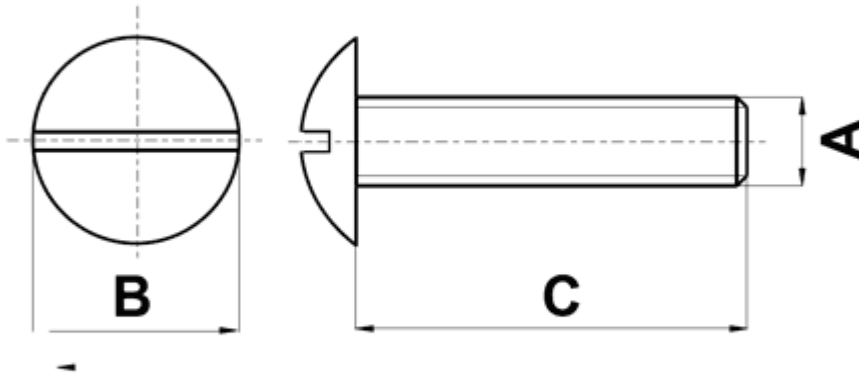

**FP-10327 - Plastic screws**

Details:

- **Material: PA 6**
- **Color: natural**
- Working temperature: -30°C to +100°C
- Standard pack: 1000 pcs

Symbol	Thread A	Head diameter B	Thread length C	Material	Color
		[mm]	[mm]		
10328AA0014.0	M4	9	14	PA 6	natural