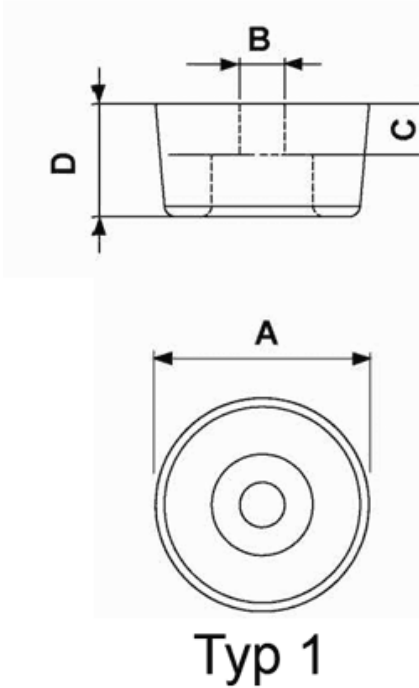

FP-319 - LDPE / Soft PVC Feet

Details:

- **Material: Soft PVC or LDPE**
- **Color: black**

Symbol	Type	Ext. diameter A	B	C	Height D	Material	Color	Standard pack
		[mm]	[mm]	[mm]	[mm]			[szt./pcs]
1024CA01	1	12	3	3	8	Soft PVC	black	2500