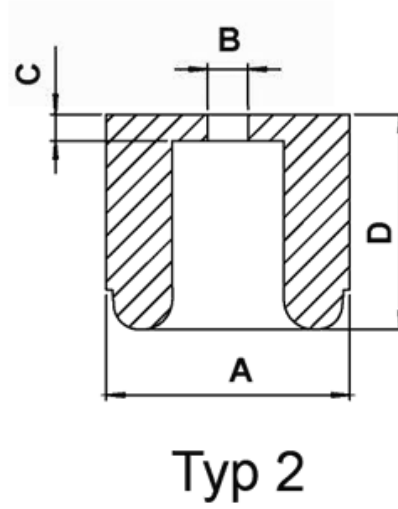

FP-319 - LDPE / Soft PVC Feet

Details:

- **Material: Soft PVC or LDPE**
- **Color: black**

Symbol	Type	Ext. diameter A	B	C	Height D	Material	Color	Standard pack
		[mm]	[mm]	[mm]	[mm]			[szt./pcs]
1024CA01	1	12	3	3	8	Soft PVC	black	2500