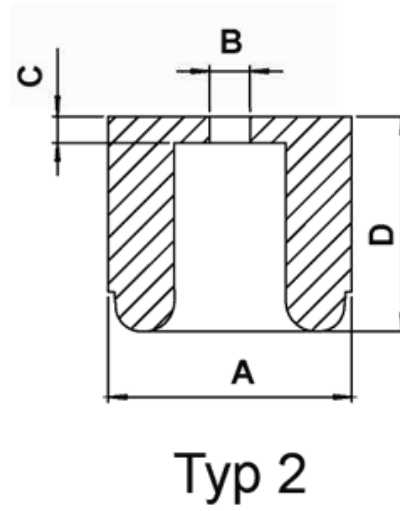

FP-319 - LDPE / Soft PVC Feet

Details:

- **Material: Soft PVC or LDPE**
- **Color: black**

Symbol	Type	Ext. diameter A	B	C	Height D	Material	Color	Standard pack
		[mm]	[mm]	[mm]	[mm]			[szt./pcs]
1023CA01	1	19	5	5	12	Soft PVC	black	1000