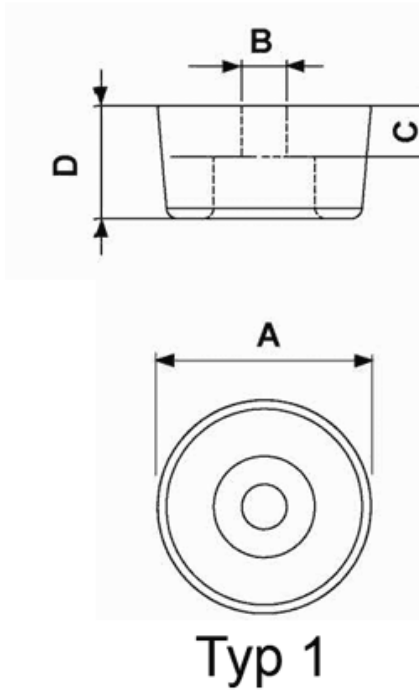

FP-319 - LDPE / Soft PVC Feet

Details:

- **Material: Soft PVC or LDPE**
- **Color: black**

Symbol	Type	Ext. diameter A	B	C	Height D	Material	Color	Standard pack
		[mm]	[mm]	[mm]	[mm]			[szt./pcs]
1023CA01	1	19	5	5	12	Soft PVC	black	1000