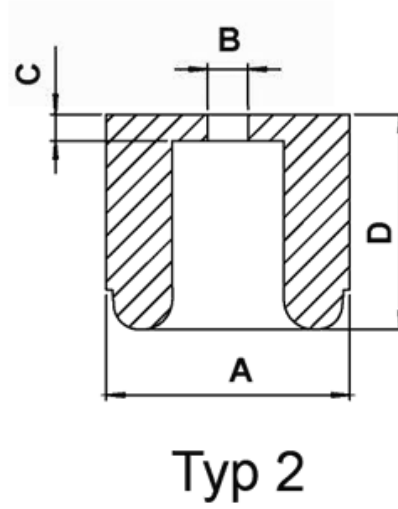

FP-319 - LDPE / Soft PVC Feet

Details:

- **Material: Soft PVC or LDPE**
- **Color: black**

Symbol	Type	Ext. diameter A	B	C	Height D	Material	Color	Standard pack
		[mm]	[mm]	[mm]	[mm]			[szt./pcs]
1022CA01	1	19	4	5	12	Soft PVC	black	1000