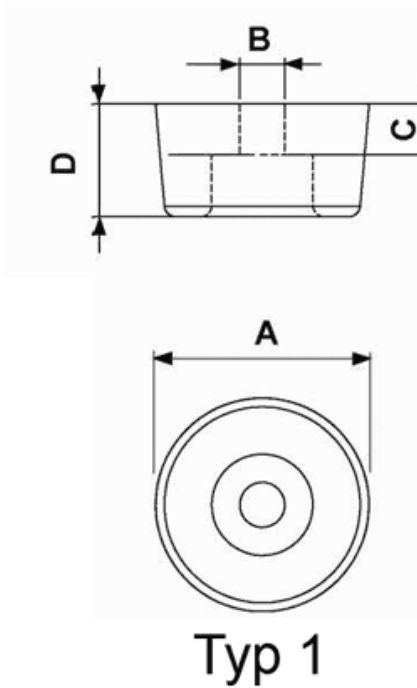

FP-319 - LDPE / Soft PVC Feet

Details:

- **Material: Soft PVC or LDPE**
- **Color: black**

Symbol	Type	Ext. diameter A	B	C	Height D	Material	Color	Standard pack
		[mm]	[mm]	[mm]	[mm]			[szt./pcs]
1022CA01	1	19	4	5	12	Soft PVC	black	1000