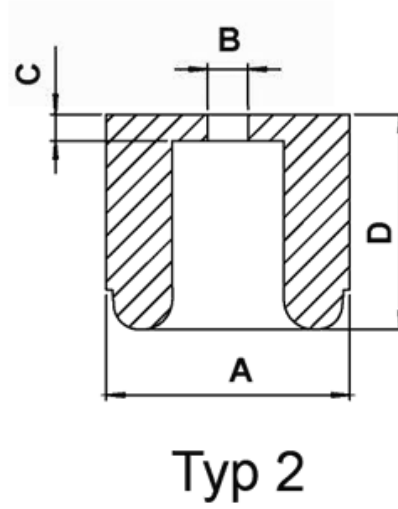

FP-319 - LDPE / Soft PVC Feet

Details:

- **Material: Soft PVC or LDPE**
- **Color: black**

Symbol	Type	Ext. diameter A	B	C	Height D	Material	Color	Standard pack
		[mm]	[mm]	[mm]	[mm]			[szt./pcs]
1021CA01	1	19	3	5	12	Soft PVC	black	1000