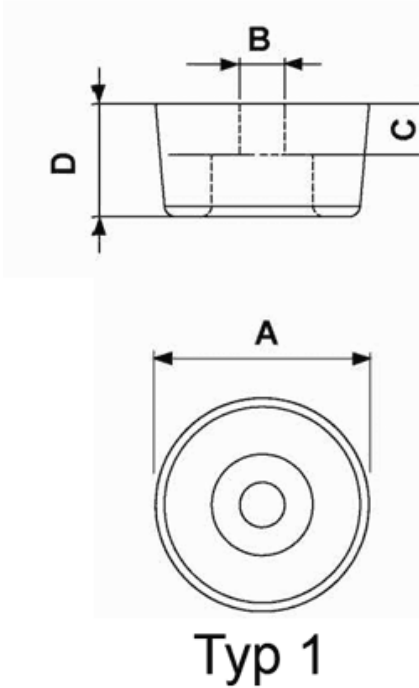

FP-319 - LDPE / Soft PVC Feet

Details:

- **Material: Soft PVC or LDPE**
- **Color: black**

Symbol	Type	Ext. diameter A	B	C	Height D	Material	Color	Standard pack
		[mm]	[mm]	[mm]	[mm]			[szt./pcs]
1021CA01	1	19	3	5	12	Soft PVC	black	1000