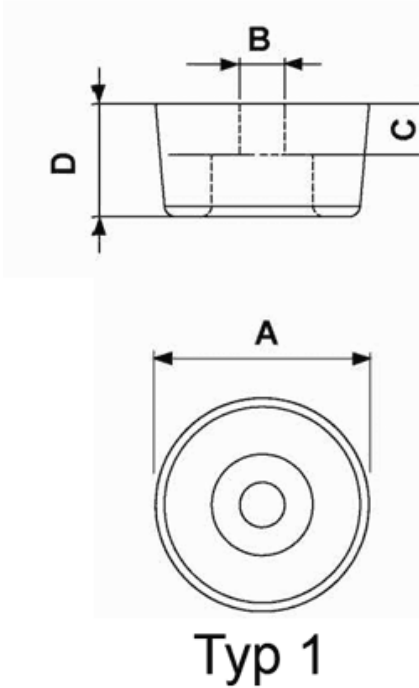

FP-319 - LDPE / Soft PVC Feet

Details:

- **Material: Soft PVC or LDPE**
- **Color: black**

Symbol	Type	Ext. diameter A	B	C	Height D	Material	Color	Standard pack
		[mm]	[mm]	[mm]	[mm]			[szt./pcs]
1020EA01	2	24	5	6	21	LDPE	black	1000