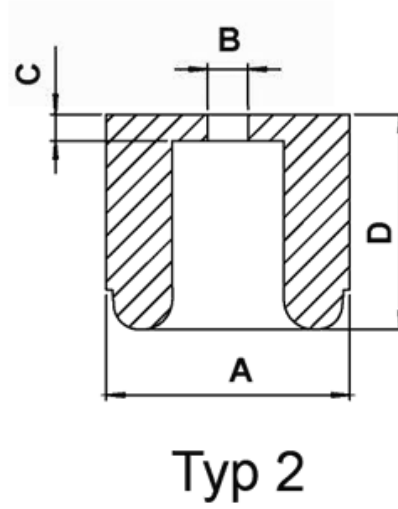

FP-319 - LDPE / Soft PVC Feet

Details:

- **Material: Soft PVC or LDPE**
- **Color: black**

Symbol	Type	Ext. diameter A	B	C	Height D	Material	Color	Standard pack
		[mm]	[mm]	[mm]	[mm]			[szt./pcs]
1020EA01	2	24	5	6	21	LDPE	black	1000