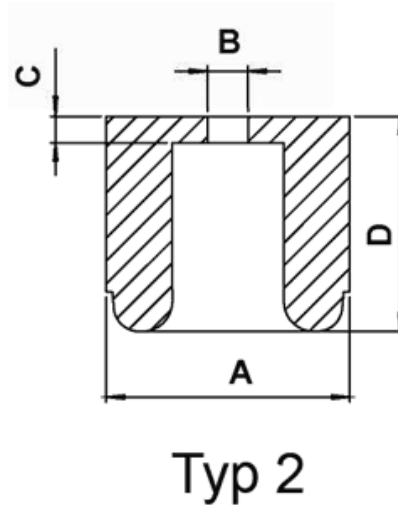

FP-319 - LDPE / Soft PVC Feet

Details:

- **Material: Soft PVC or LDPE**
- **Color: black**

Symbol	Type	Ext. diameter A	B	C	Height D	Material	Color	Standard pack
		[mm]	[mm]	[mm]	[mm]			[szt./pcs]
1019EA01	2	24	4	6	21	LDPE	black	1000