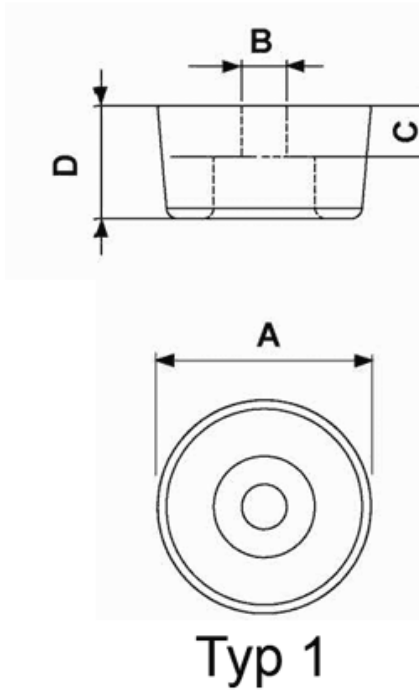

FP-319 - LDPE / Soft PVC Feet

Details:

- **Material: Soft PVC or LDPE**
- **Color: black**

Symbol	Type	Ext. diameter A	B	C	Height D	Material	Color	Standard pack
		[mm]	[mm]	[mm]	[mm]			[szt./pcs]
1019EA01	2	24	4	6	21	LDPE	black	1000