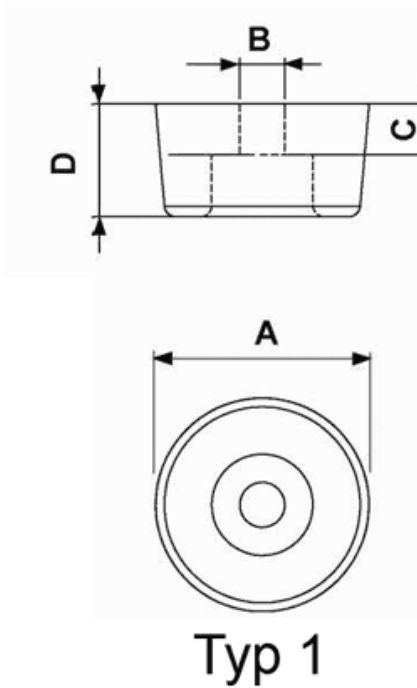

FP-319 - LDPE / Soft PVC Feet

Details:

- **Material: Soft PVC or LDPE**
- **Color: black**

Symbol	Type	Ext. diameter A	B	C	Height D	Material	Color	Standard pack
		[mm]	[mm]	[mm]	[mm]			[szt./pcs]
1018CA01	1	12	2.5	3.5	6.5	Soft PVC	black	2500