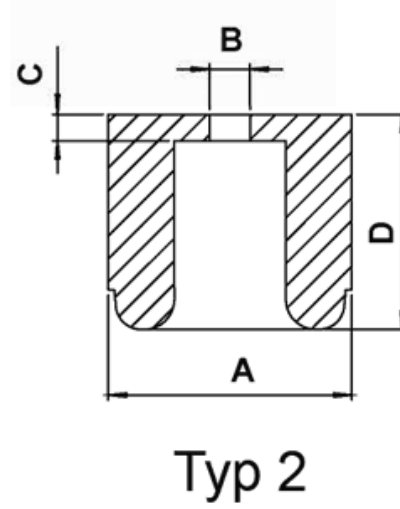

FP-319 - LDPE / Soft PVC Feet

Details:

- **Material: Soft PVC or LDPE**
- **Color: black**

Symbol	Type	Ext. diameter A	B	C	Height D	Material	Color	Standard pack
		[mm]	[mm]	[mm]	[mm]			[szt./pcs]
1018CA01	1	12	2.5	3.5	6.5	Soft PVC	black	2500